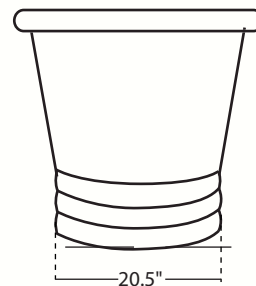

TERNURA MEDIUM - FREE STANDING SLIPPER COPPER BATHTUB

TOP VIEW

DIMENSIONS

Outside Dimensions = 60 x 29 x 30" OD
 Gauge = 16 (Hand Hammered Copper)
 Drain is 2"
 Freestanding bathtub
 Tolerance is +/- 1/2"

REAR VIEW

INSTALLATION

Bathroom

FINISHES

Cafe Viejo
BT004CV

Brushed Nickel
(Custom)
BT004BN

END VIEW

Note: For Drains And Made to Order (MTO) Finishes Please Visit Our Online Store