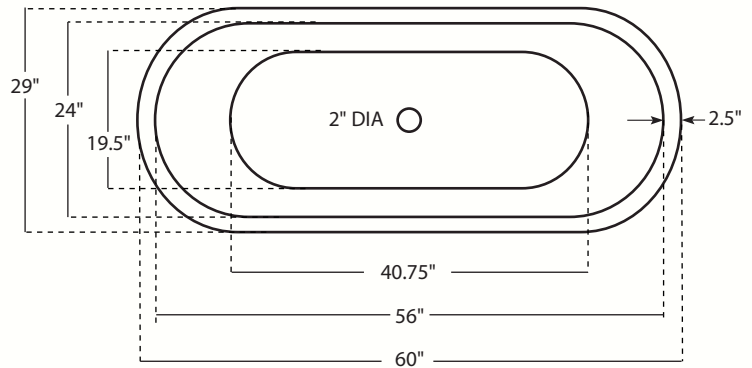

TERNURA MEDIUM - FREE STANDING SLIPPER COPPER BATHTUB

TOP VIEW

DIMENSIONS

Outside Dimensions = 60 x 29 x 30" OD
 Gauge = 16 (Hand Hammered Copper)
 Drain is 2"
 Freestanding bathtub
 Tolerance is +/- 1/2"

REAR VIEW

INSTALLATION

Bathroom

FINISHES

Cafe Viejo
BT004CV

Brushed Nickel
(Custom)
BT004BN

END VIEW

Note: For Drains And Made to Order (MTO) Finishes Please Visit Our Online Store