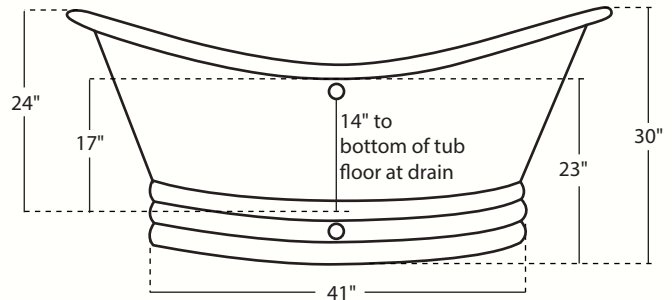

DIMENSIONS

Outside Dimensions = 60 x 29 x 30" OD
Gauge = 16 (Hand Hammered Copper)
Drain is 2"
Freestanding bathtub
Tolerance is +/- 1/2"

REAR VIEW