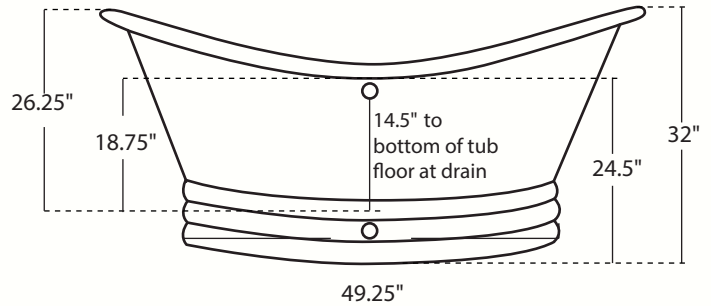

DIMENSIONS

Outside Dimensions = 72 x 32 x 32" OD
Gauge = 16 (Hand Hammered Copper)
Drain is 2"
Freestanding bathtub
Tolerance is +/- 1/2"

REAR VIEW