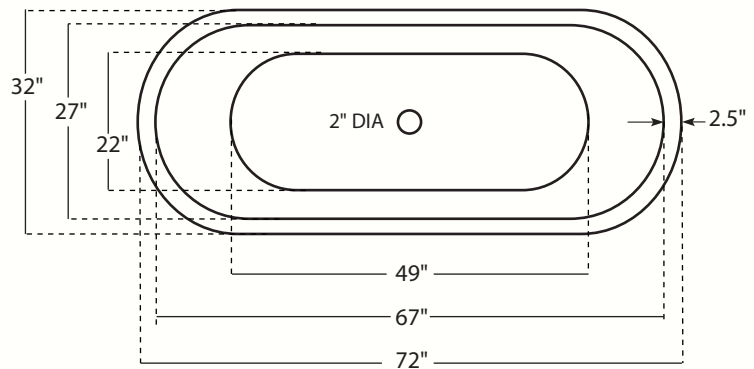

**TERNURA LARGE - FREE STANDING SLIPPER COPPER BATHTUB**

TOP VIEW

**DIMENSIONS**

Outside Dimensions = 72 x 32 x 32" OD  
 Gauge = 16 (Hand Hammered Copper)  
 Drain is 2"  
 Freestanding bathtub  
 Tolerance is +/- 1/2"