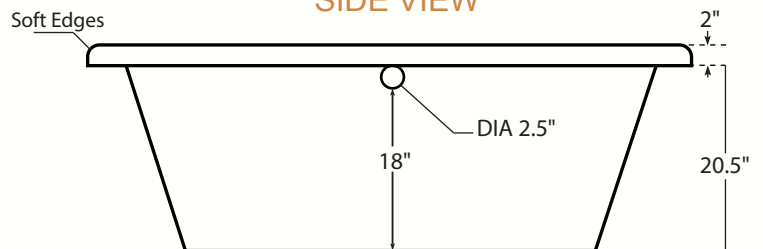

**SIESTA - DROP IN RECTANGULAR COPPER BATHTUB**

**DIMENSIONS**

Outside Dimensions = 72" x 36" x 22.5"  
 Gauge = 16 (Hand Hammered Copper)  
 Drain = 2"  
 Tolerance = +/- 1/2"

**INSTALLATION**

Bathroom

**FINISHES**

Cafe Viejo  
 BT002CV

Brushed Nickel  
 (Custom)  
 BT002BN

**TOP VIEW**

**SIDE VIEW**

Note: For Drains And Made to Order (MTO) Finishes Please Visit Our Online Store