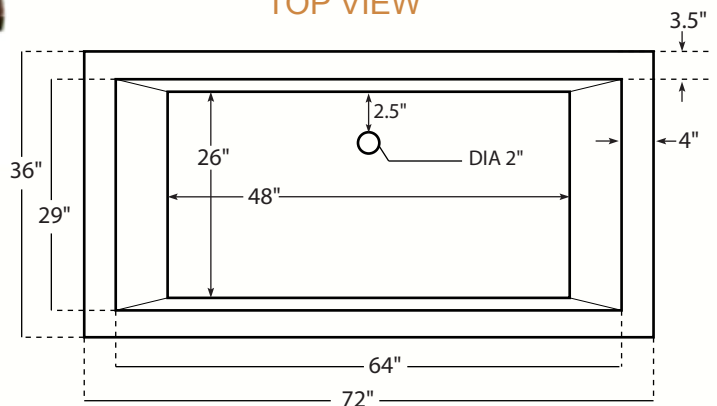

FINISHES

TOP VIEW