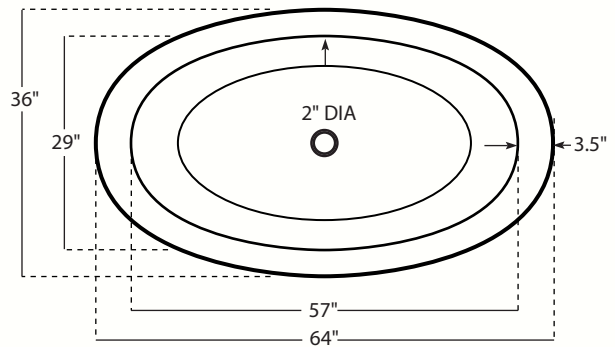

ROMANTICA - OVAL DOUBLE WALL FREE STANDING COPPER BATHTUB

TOP VIEW

DIMENSIONS

Outside Dimensions = 64 x 36 x 24"
 Inside Dimensions = 57 x 29 x 21"
 Gauge = 16 (Hand Hammered Copper)
 Drain = 2"
 Tolerance = +/- 1/2"
FREE STANDING TUB