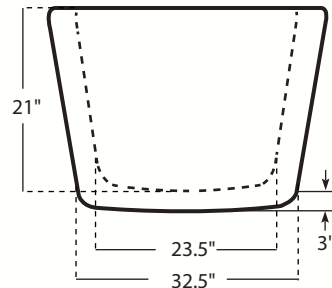

INSTALLATION

Bathroom

END VIEW