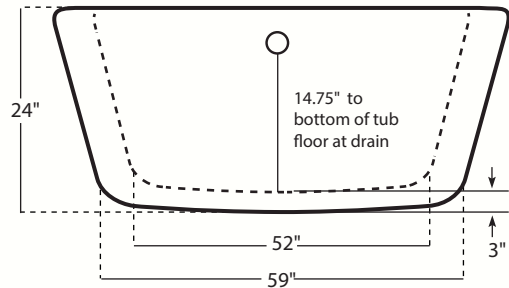

DIMENSIONS

Outside Dimensions = 64 x 36 x 24"
Inside Dimensions = 57 x 29 x 21"
Gauge = 16 (Hand Hammered Copper)
Drain = 2"
Tolerance = +/- 1/2"
FREE STANDING TUB

REAR VIEW