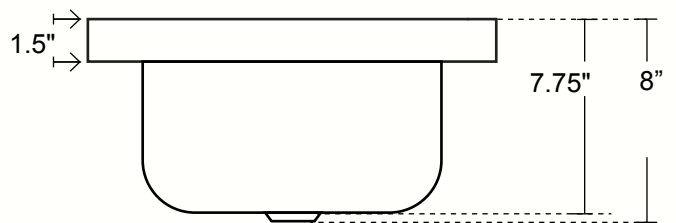

ROUND RAISED PROFILE BAR COPPER SINK WITH 1.5" APRON

DIMENSIONS

Outside Dimensions = 15 x 8"
Inside Dimensions = 12 x 7.75"
Gauge = 16 (Hand Hammered Copper)
Drain = 3.5"
Apron : 1.5" | Rim : 1.5"
Sink will sit 1.5" over the counter

INSTALLATION

Raised Profile

STANDARD FINISHES

SIDE VIEW

Note: For Drains And Made to Order (MTO) Finishes Please Visit Our Online Store