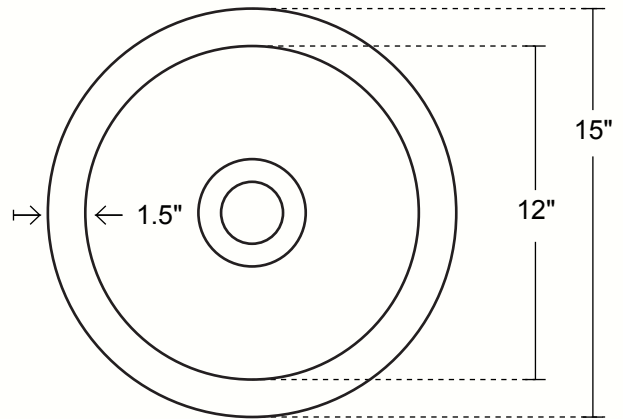

ROUND RAISED PROFILE BAR COPPER SINK WITH 1.5" APRON

DIMENSIONS

Outside Dimensions = 15 x 8"
Inside Dimensions = 12 x 7.75"
Gauge = 16 (Hand Hammered Copper)
Drain = 3.5"
Apron : 1.5" | Rim : 1.5"
Sink will sit 1.5" over the counter

INSTALLATION

Raised Profile

STANDARD FINISHES

TOP VIEW

Note: For Drains And Made to Order (MTO) Finishes Please Visit Our Online Store