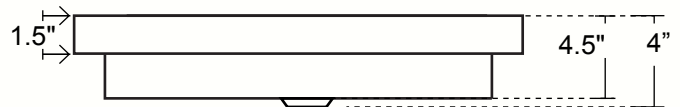

FRONT VIEW

Note: For Drains And Made to Order (MTO) Finishes Please Visit Our Online Store