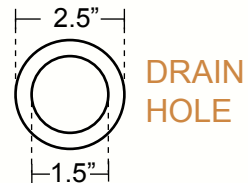

FRONT VIEW

Note: For Drains And Made to Order (MTO) Finishes Please Visit Our Online Store