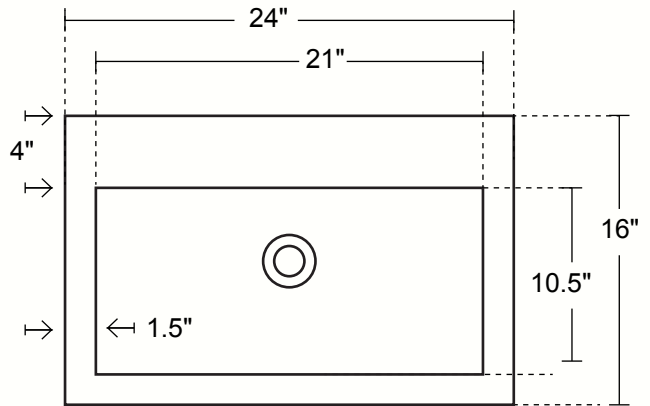

RECTANGULAR RAISED PROFILE BATHROOM COPPER SINK WITH 1.5" APRON

DIMENSIONS

Outside Dimensions = 24 x 16 x 4.5"
Inside Dimensions = 21 x 10.5 x 4.0"
Gauge = 16
Drain = 1.5"
Side and Front Rims : 1.5" | Back Rim : 4"
Apron : 1.5" | Sink will sit 1.5"
above the countertop

INSTALLATION

Bathroom
Raised Profile

STANDARD FINISHES

TOP VIEW

FRONT VIEW

Note: For Drains And Made to Order (MTO) Finishes Please Visit Our Online Store