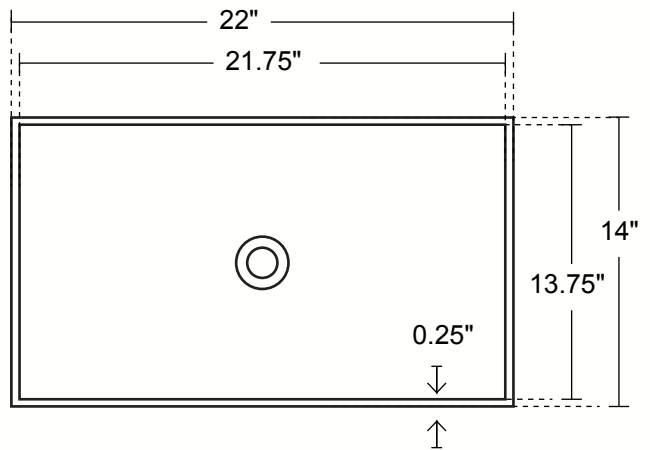

RECTANGULAR VESSEL BATHROOM COPPER SINK

DIMENSIONS

Outside Dimensions = 22 x 14 x 4.5"
Inside Dimensions = 21.75 x 13.75 x 4.25"
Gauge : 14
Drain = 1.5"

INSTALLATION

Bathroom
Vessel

STANDARD FINISHES

TOP VIEW

FRONT VIEW

Note: For Drains And Made to Order (MTO) Finishes Please Visit Our Online Store