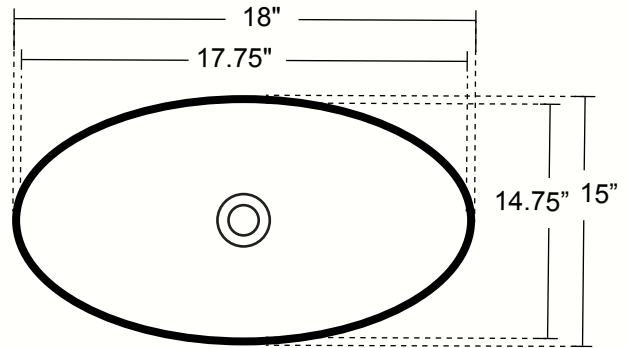

copper

PART #
O'KEEFE - VS029

LEAF SHAPE VESSEL BATHROOM COPPER SINK

TOP VIEW

DIMENSIONS

Outside : 18 x 15 x 5.5"

Inside : 17.75 x 14.75 x 5.25"

Gauge = 14

Drain = 1.5"

INSTALLATION

Bathroom

Vessel

SIDE VIEW

Note: For Drains And Made to Order (MTO) Finishes Please Visit Our Online Store