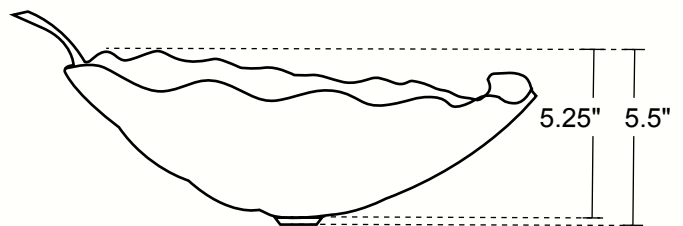

copper

PART #
O'KEEFE - VS029

LEAF SHAPE VESSEL BATHROOM COPPER SINK

TOP VIEW

DIMENSIONS

Outside : 18 x 15 x 5.5"

Inside : 17.75 x 14.75 x 5.25"

Gauge = 14

Drain = 1.5"

INSTALLATION

Bathroom

Vessel

SIDE VIEW

Note: For Drains And Made to Order (MTO) Finishes Please Visit Our Online Store