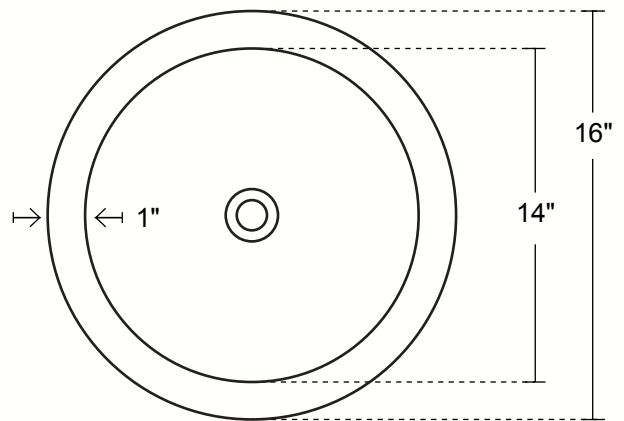

CLAUDEL - ROUND BATHROOM VESSEL SINK - DOUBLE WALL

TOP VIEW

DIMENSIONS

- Outside Dimensions = 16 x 6"
- Inside Dimensions = 14 x 5.5"
- Gauge = Doble Wall
- Drain = 1.5"
- Rim = 1"

SIDE VIEW

INSTALLATION

- Bathroom
- Vessel