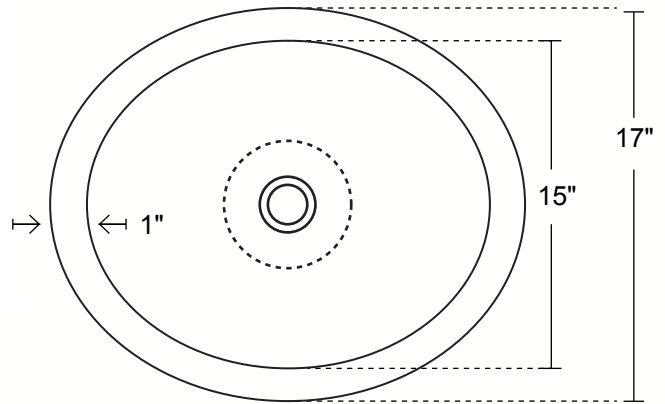

RODIN - ROUND BATHROOM VESSEL SINK - DOUBLE WALL

TOP VIEW

DIMENSIONS

Outside Dimensions = 17 x 6"  
 Inside Dimensions = 15 x 5.5"  
 Gauge = Doble Wall  
 Drain = 1.5"

SIDE VIEW

INSTALLATION

Bathroom  
 Vessel