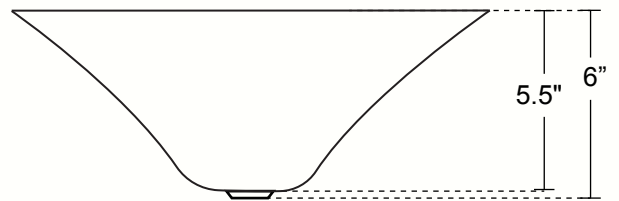

RODIN - ROUND BATHROOM VESSEL SINK - DOUBLE WALL

TOP VIEW

DIMENSIONS

Outside Dimensions = 17 x 6"  
 Inside Dimensions = 15 x 5.5"  
 Gauge = Doble Wall  
 Drain = 1.5"

SIDE VIEW

INSTALLATION

Bathroom  
 Vessel