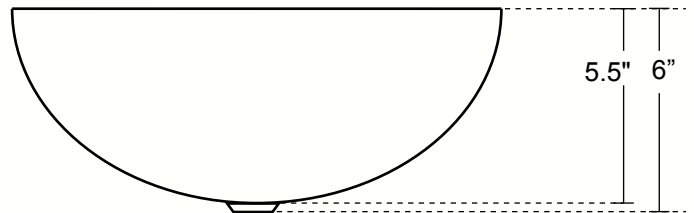

MICHELANGELO - OVAL BATHROOM VESSEL SINK - DOUBLE WALL

DIMENSIONS

Outside Dimensions = 19 x 14 x 6"

Inside Dimensions = 17 x 12 x 5.5"

Gauge = Doble Wall

Drain = 1.5"

Rim = 1"

TOP VIEW

SIDE VIEW

INSTALLATION

Bathroom

Vessel

STANDARD FINISHES

Cafe Viejo
VS010CV

Natural
VS010NA

Fuego
VS010FU