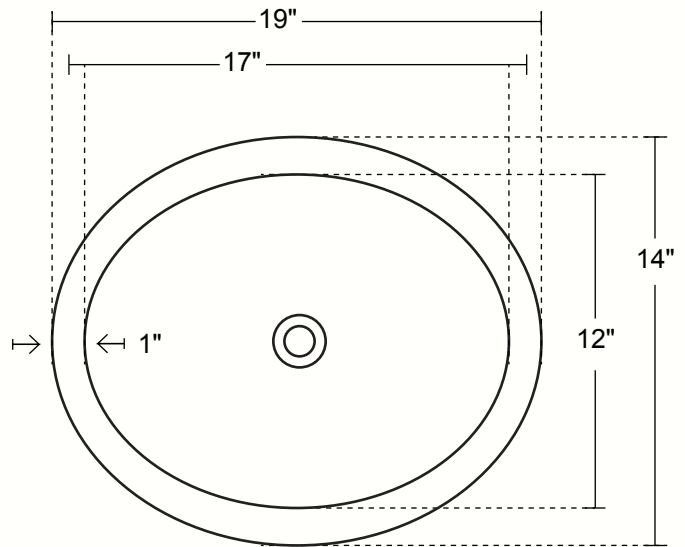

MICHELANGELO - OVAL BATHROOM VESSEL SINK - DOUBLE WALL

DIMENSIONS

Outside Dimensions = 19 x 14 x 6"

Inside Dimensions = 17 x 12 x 5.5"

Gauge = Doble Wall

Drain = 1.5"

Rim = 1"

TOP VIEW

SIDE VIEW

INSTALLATION

Bathroom

Vessel

STANDARD FINISHES

Cafe Viejo
VS010CV

Natural
VS010NA

Fuego
VS010FU