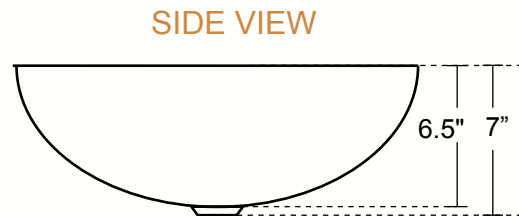

DA VINCI - ROUND BATHROOM VESSEL SINK - DOUBLE WALL

DIMENSIONS

Outside Dimensions = 17 x 7"
 Inside Dimensions = 15 x 6.5"
 Gauge = Doble Wall
 Drain = 1.5"
 Rim = 1"

INSTALLATION

Bathroom
 Vessel

STANDARD FINISHES