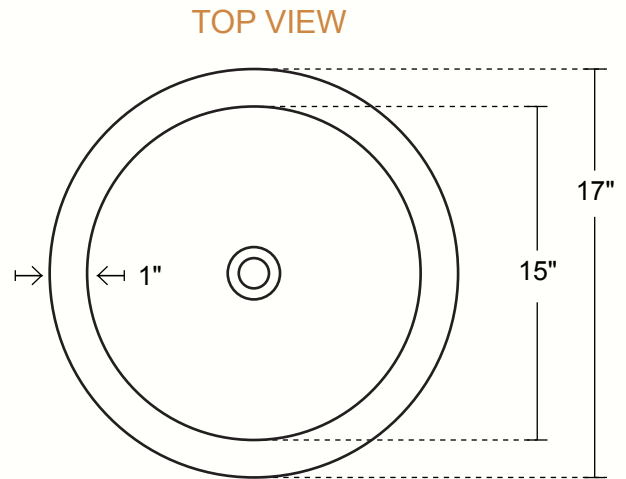

DA VINCI - ROUND BATHROOM VESSEL SINK - DOUBLE WALL

DIMENSIONS

Outside Dimensions = 17 x 7"
 Inside Dimensions = 15 x 6.5"
 Gauge = Doble Wall
 Drain = 1.5"
 Rim = 1"

INSTALLATION

Bathroom
 Vessel

STANDARD FINISHES