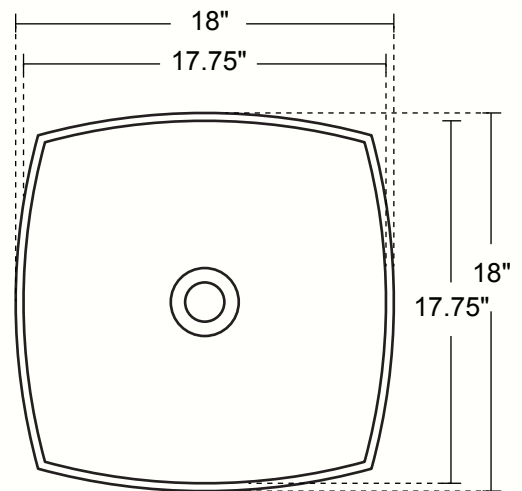

DEGAS - SQUARE BATHROOM VESSEL SINK - THICK GAUGE 14

**DIMENSIONS**

Outside Dimensions = 18 x 18 x 5.5"  
 Inside Dimensions = 17.75 x 17.75 x 5.25"  
 Gauge = 14 (Hand Hammered Copper)  
 Drain = 1.5"

**INSTALLATION**

Bathroom  
 Vessel

**STANDARD FINISHES**

Cafe Viejo  
VS007CV

Natural  
VS007NA

Fuego  
VS007FU

**TOP VIEW**

**HEIGHT DIMENSIONS**

**DRAIN  
 HOLE**