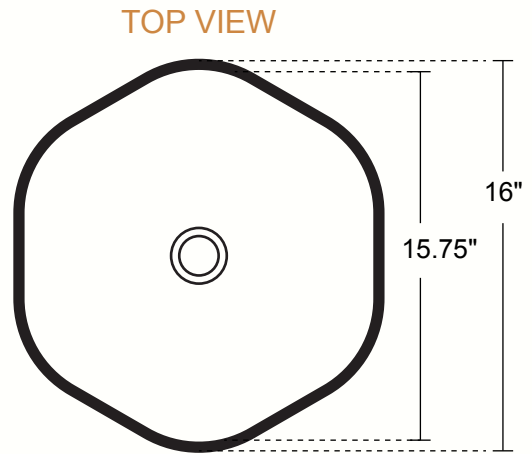

DALI - ROUND BATHROOM VESSEL SINK - THICK GAUGE 14

DIMENSIONS

Outside Dimensions = 16 x 6.5"
 Inside Dimensions = 15.75 x 6.25"
 Gauge = 14 (Hand Hammered Copper)
 Drain = 1.5"

INSTALLATION

Bathroom
 Vessel