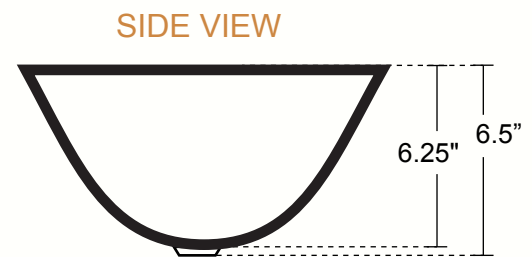

DALI - ROUND BATHROOM VESSEL SINK - THICK GAUGE 14

DIMENSIONS

Outside Dimensions = 16 x 6.5"
 Inside Dimensions = 15.75 x 6.25"
 Gauge = 14 (Hand Hammered Copper)
 Drain = 1.5"

INSTALLATION

Bathroom
 Vessel