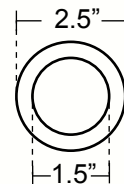

DRAIN HOLE

Note: For Drains And Made to Order (MTO) Finishes Please Visit Our Online Store