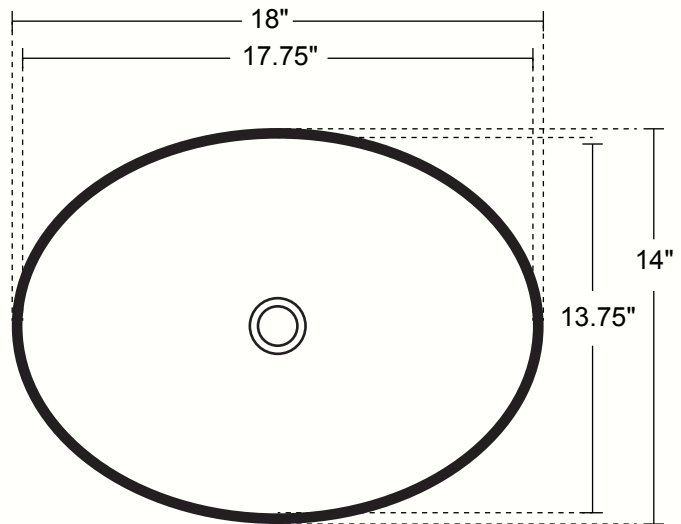

BOTERO - OVAL BATHROOM VESSEL SINK - THICK GAUGE 14

TOP VIEW

DIMENSIONS

Outside Dimensions = 18 x 14 x 6"
 Inside Dimensions = 17.75 x 13.75 x 5.75"
 Gauge = 14 (Hand Hammered Copper)
 Drain = 1.5"

INSTALLATION