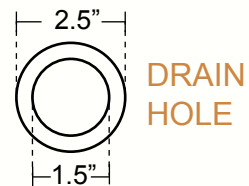

RIVERA - ROUND BATHROOM VESSEL SINK - THICK GAUGE 14

TOP VIEW

DIMENSIONS

Outside Dimensions = 16 x 6"
 Inside Dimensions = 15.75 x 5.75"
 Gauge = 14 (Hand Hammered Copper)
 Drain = 1.5"

SIDE VIEW

INSTALLATION

Bathroom
 Vessel

STANDARD FINISHES

Cafe Viejo
 VS001CV

Natural
 VS001NA

Fuego
 VS001FU

DRAIN
 HOLE

Note: For Drains And Made to Order (MTO) Finishes Please Visit Our Online Store