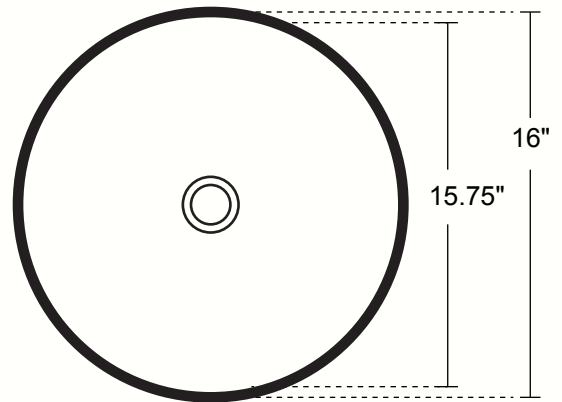

RIVERA - ROUND BATHROOM VESSEL SINK - THICK GAUGE 14

TOP VIEW

DIMENSIONS

Outside Dimensions = 16 x 6"
 Inside Dimensions = 15.75 x 5.75"
 Gauge = 14 (Hand Hammered Copper)
 Drain = 1.5"

SIDE VIEW

INSTALLATION