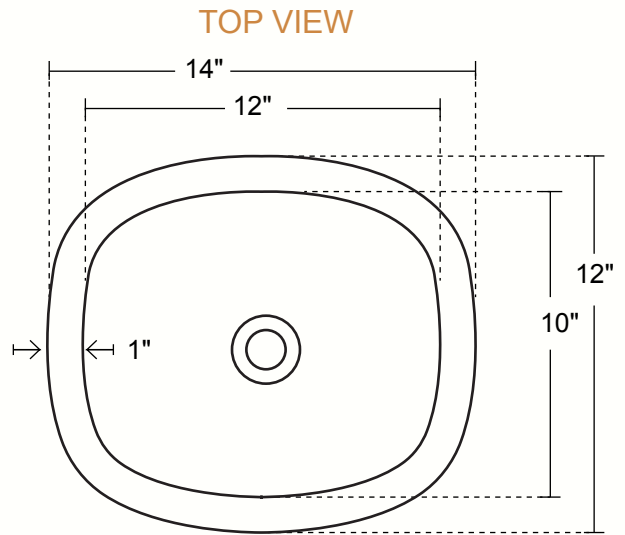

LUNA INCA SMALL - RECTANGULAR BATHROOM SINK WITH FLAT SIDES & FLAT RIM

DIMENSIONS

- Outside Dimensions = 14 x 12 x 5"
- Inside Dimensions = 12 x 10 x 4.75"
- Gauge = 18 (Hand Hammered Copper)
- Drain = 1.5"
- Flat Rim = 1"