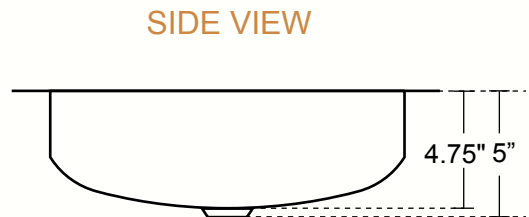

LUNA INCA SMALL - RECTANGULAR BATHROOM SINK WITH FLAT SIDES & FLAT RIM

DIMENSIONS

- Outside Dimensions = 14 x 12 x 5"
- Inside Dimensions = 12 x 10 x 4.75"
- Gauge = 18 (Hand Hammered Copper)
- Drain = 1.5"
- Flat Rim = 1"