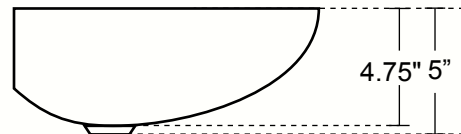

copper

PART #

LUNA MAYA SMALL - BS013

LUNA MAYA SMALL - OVAL BATHROOM SINK WITH FLAT BACK & FLAT RIM

TOP VIEW

DIMENSIONS

Outside Dimensions = 16 x 10 x 5"

Inside Dimensions = 14 x 8 x 4.75"

Gauge = 18 (Hand Hammered Copper)

Drain = 1.5"

Flat Rim = 1"

FRONT VIEW

SIDE VIEW

INSTALLATION

Bathroom

Undermount / Drop In