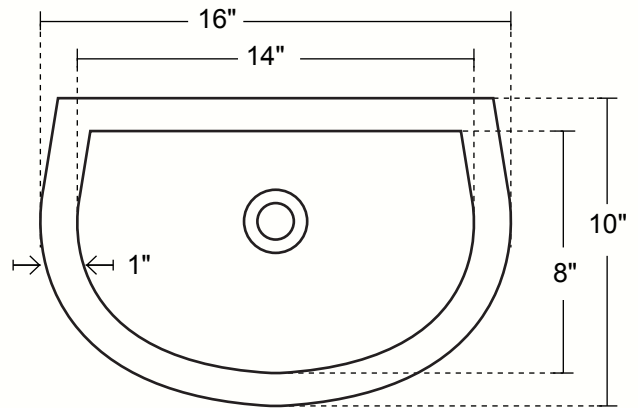

copper

PART #

LUNA MAYA SMALL - BS013

LUNA MAYA SMALL - OVAL BATHROOM SINK WITH FLAT BACK & FLAT RIM

TOP VIEW

DIMENSIONS

Outside Dimensions = 16 x 10 x 5"

Inside Dimensions = 14 x 8 x 4.75"

Gauge = 18 (Hand Hammered Copper)

Drain = 1.5"

Flat Rim = 1"

FRONT VIEW

SIDE VIEW

INSTALLATION

Bathroom

Undermount / Drop In