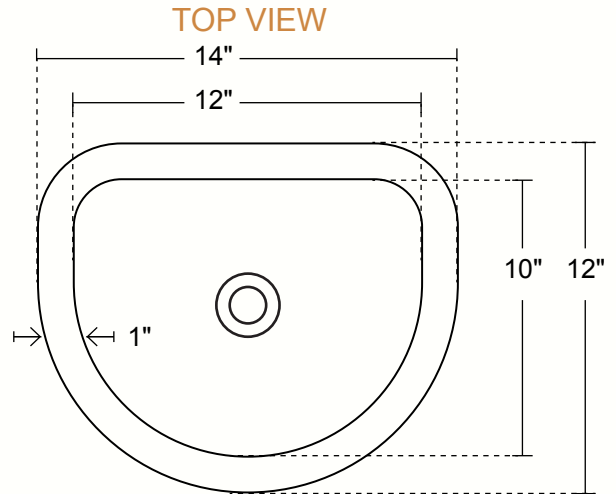

LUNA SMALL - OVAL BATHROOM SINK WITH FLAT BACK & FLAT RIM

DIMENSIONS

Outside Dimensions = 14 x 12 x 5"
 Inside Dimensions = 12 x 10 x 4.75"
 Gauge = 18 (Hand Hammered Copper)
 Drain = 1.5"
 Flat Rim = 1"