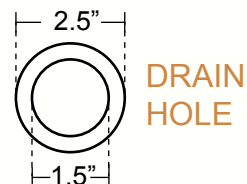

STANDARD FINISHES

Note: For Drains And Made to Order (MTO) Finishes Please Visit Our Online Store