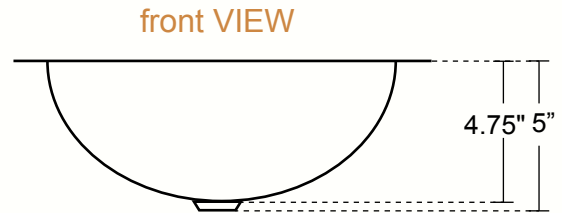

LUNA SMALL - OVAL BATHROOM SINK WITH FLAT BACK & FLAT RIM

DIMENSIONS

Outside Dimensions = 14 x 12 x 5"
 Inside Dimensions = 12 x 10 x 4.75"
 Gauge = 18 (Hand Hammered Copper)
 Drain = 1.5"
 Flat Rim = 1"