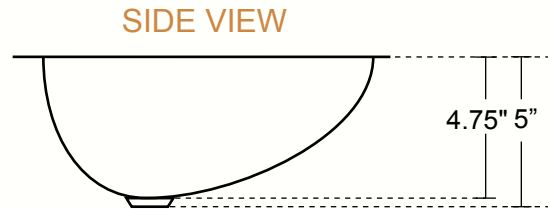

LUNA SMALL - OVAL BATHROOM SINK WITH FLAT BACK & FLAT RIM

DIMENSIONS

Outside Dimensions = 14 x 12 x 5"
 Inside Dimensions = 12 x 10 x 4.75"
 Gauge = 18 (Hand Hammered Copper)
 Drain = 1.5"
 Flat Rim = 1"