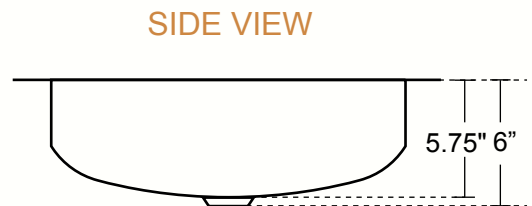

LUNA INCA - RECTANGULAR BATHROOM SINK WITH FLAT SIDES & FLAT RIM

DIMENSIONS

Outside Dimensions = 17 x 14 x 6"
 Inside Dimensions = 15 x 12 x 5.75"
 Gauge = 18 (Hand Hammered Copper)
 Drain = 1.5"
 Flat Rim = 1"