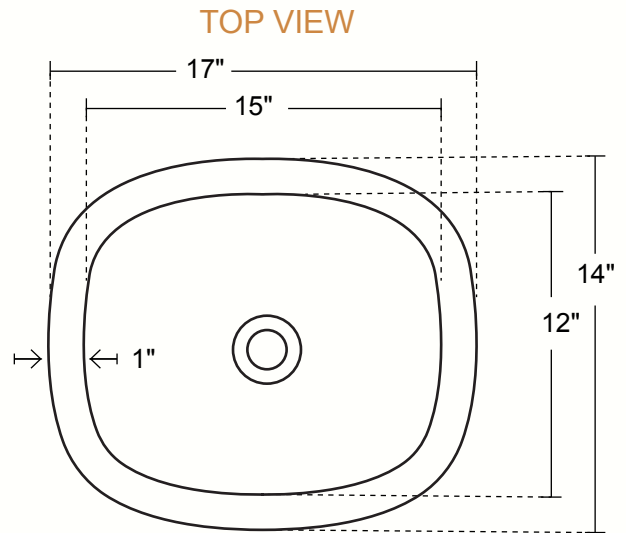

LUNA INCA - RECTANGULAR BATHROOM SINK WITH FLAT SIDES & FLAT RIM

DIMENSIONS

Outside Dimensions = 17 x 14 x 6"
 Inside Dimensions = 15 x 12 x 5.75"
 Gauge = 18 (Hand Hammered Copper)
 Drain = 1.5"
 Flat Rim = 1"