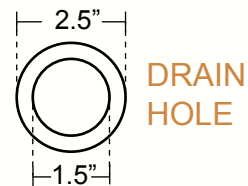

Note: For Drains And Made to Order (MTO) Finishes Please Visit Our Online Store