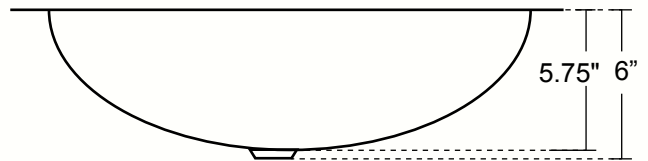

copper

PART #

LUNA MAYA - BS010

## LUNA MAYA - OVAL BATHROOM SINK WITH FLAT BACK & FLAT RIM

FRONT VIEW

SIDE VIEW

DRAIN HOLE

### DIMENSIONS

Outside Dimensions = 19 x 12 x 6"

Inside Dimensions = 17 x 10 x 5.75"

Gauge = 18 (Hand Hammered Copper)

Drain = 1.5"

Flat Rim = 1"