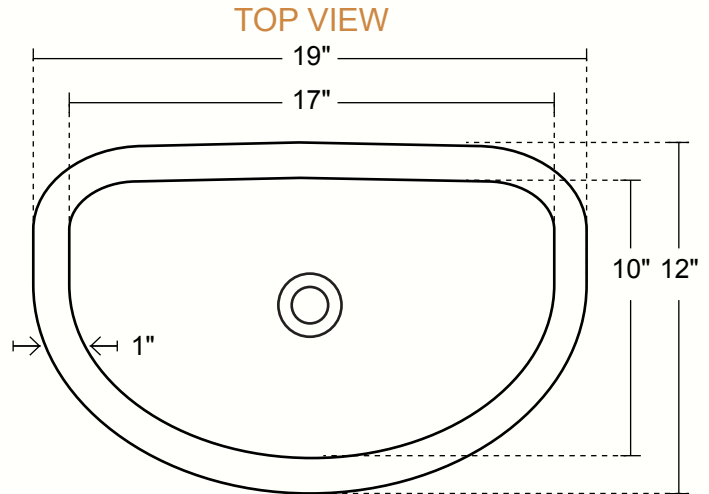

copper

PART #

LUNA MAYA - BS010

## LUNA MAYA - OVAL BATHROOM SINK WITH FLAT BACK & FLAT RIM

FRONT VIEW

SIDE VIEW

DRAIN HOLE

### DIMENSIONS

Outside Dimensions = 19 x 12 x 6"

Inside Dimensions = 17 x 10 x 5.75"

Gauge = 18 (Hand Hammered Copper)

Drain = 1.5"

Flat Rim = 1"