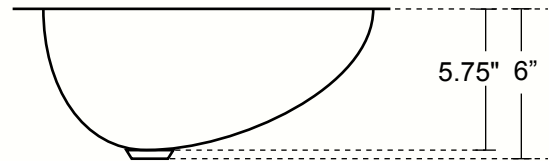

copper

PART #

LUNA MAYA - BS010

## LUNA MAYA - OVAL BATHROOM SINK WITH FLAT BACK & FLAT RIM

FRONT VIEW

SIDE VIEW

DRAIN HOLE

### DIMENSIONS

Outside Dimensions = 19 x 12 x 6"

Inside Dimensions = 17 x 10 x 5.75"

Gauge = 18 (Hand Hammered Copper)

Drain = 1.5"

Flat Rim = 1"