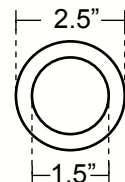

copper

PART #

LUNA MAYA - BS010

## LUNA MAYA - OVAL BATHROOM SINK WITH FLAT BACK & FLAT RIM

FRONT VIEW

SIDE VIEW

DRAIN HOLE

### DIMENSIONS

Outside Dimensions = 19 x 12 x 6"

Inside Dimensions = 17 x 10 x 5.75"

Gauge = 18 (Hand Hammered Copper)

Drain = 1.5"

Flat Rim = 1"