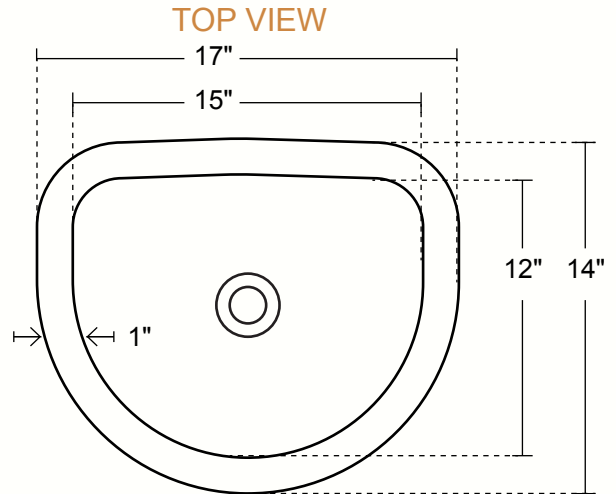

LUNA - OVAL BATHROOM SINK WITH FLAT BACK & FLAT RIM

DIMENSIONS

Outside Dimensions = 17 x 14 x 6"
 Inside Dimensions = 15 x 12 x 5.75"
 Gauge = 18 (Hand Hammered Copper)
 Drain = 1.5"
 Flat Rim = 1"

INSTALLATION