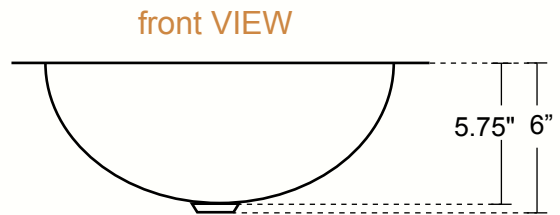

LUNA - OVAL BATHROOM SINK WITH FLAT BACK & FLAT RIM

DIMENSIONS

Outside Dimensions = 17 x 14 x 6"
 Inside Dimensions = 15 x 12 x 5.75"
 Gauge = 18 (Hand Hammered Copper)
 Drain = 1.5"
 Flat Rim = 1"

INSTALLATION