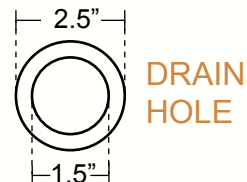

Note: For Drains And Made to Order (MTO) Finishes Please Visit Our Online Store