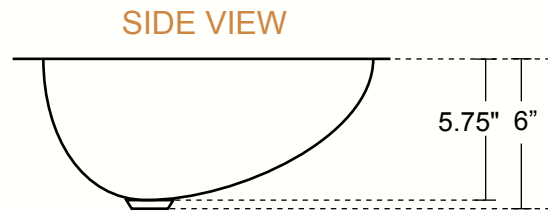

LUNA - OVAL BATHROOM SINK WITH FLAT BACK & FLAT RIM

DIMENSIONS

Outside Dimensions = 17 x 14 x 6"
 Inside Dimensions = 15 x 12 x 5.75"
 Gauge = 18 (Hand Hammered Copper)
 Drain = 1.5"
 Flat Rim = 1"

INSTALLATION