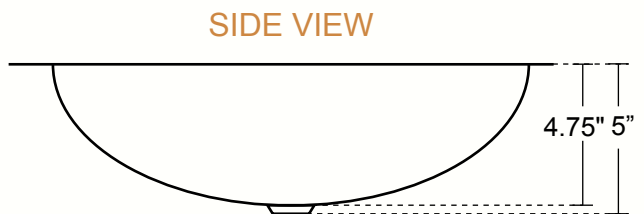

Note: For Drains And Made to Order (MTO) Finishes Please Visit Our Online Store