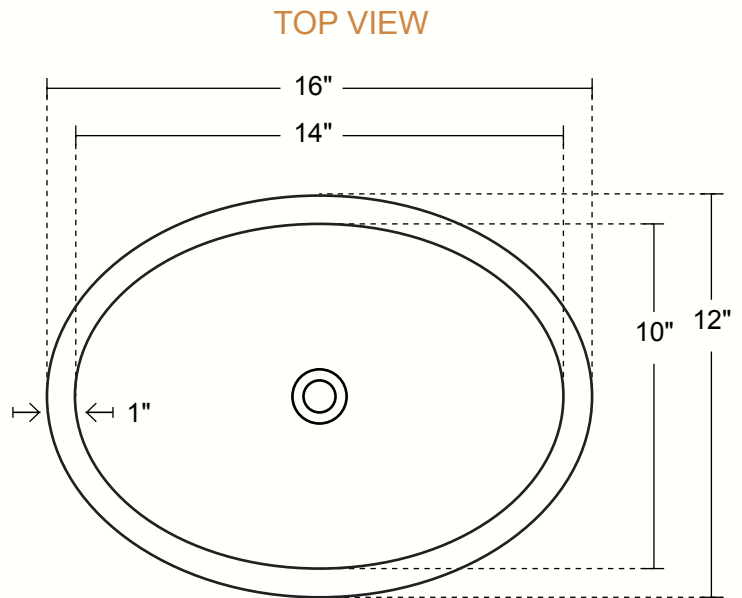

Note: For Drains And Made to Order (MTO) Finishes Please Visit Our Online Store