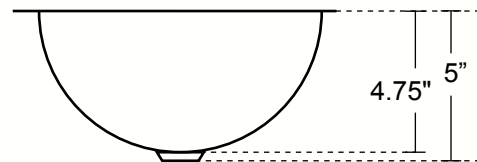

SMALL ROUND BATHROOM SINK WITH FLAT RIM

TOP VIEW

DIMENSIONS

- Outside Dimensions = 13 x 5"
- Inside Dimensions = 11 x 4.75"
- Gauge = 18 (Hand Hammered Copper)
- Drain = 1.5"
- Flat Rim = 1"

SIDE VIEW

INSTALLATION