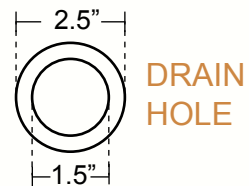

SMALL ROUND BATHROOM SINK WITH FLAT RIM

TOP VIEW

DIMENSIONS

- Outside Dimensions = 13 x 5"
- Inside Dimensions = 11 x 4.75"
- Gauge = 18 (Hand Hammered Copper)
- Drain = 1.5"
- Flat Rim = 1"

SIDE VIEW

INSTALLATION

- Bathroom
- Undermount / Drop In

STANDARD FINISHES

Cafe Viejo
 BS007CV

Natural
 BS007NA

Fuego
 BS007FU

DRAIN HOLE

Note: For Drains And Made to Order (MTO) Finishes Please Visit Our Online Store