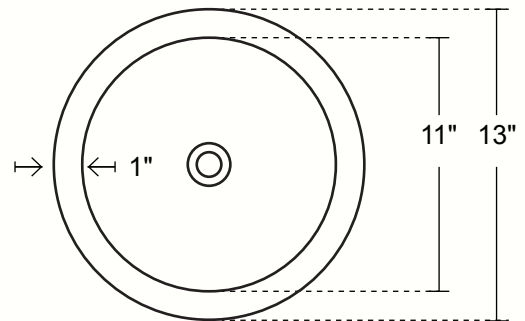

SMALL ROUND BATHROOM SINK WITH FLAT RIM

TOP VIEW

DIMENSIONS

- Outside Dimensions = 13 x 5"
- Inside Dimensions = 11 x 4.75"
- Gauge = 18 (Hand Hammered Copper)
- Drain = 1.5"
- Flat Rim = 1"

SIDE VIEW

INSTALLATION