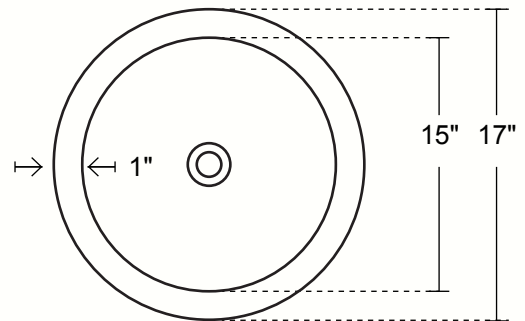

copper

PART #
BS006

ROUND BATHROOM SINK WITH FLAT RIM

TOP VIEW

DIMENSIONS

Outside Dimensions = 17 x 6"
Inside Dimensions = 15 x 5.75"
Gauge = 18 (Hand Hammered Copper)
Drain = 1.5"
Flat Rim = 1"

SIDE VIEW

INSTALLATION