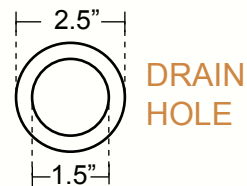

copper

PART #
BS006

ROUND BATHROOM SINK WITH FLAT RIM

TOP VIEW

DIMENSIONS

Outside Dimensions = 17 x 6"
Inside Dimensions = 15 x 5.75"
Gauge = 18 (Hand Hammered Copper)
Drain = 1.5"
Flat Rim = 1"

SIDE VIEW

INSTALLATION

Bathroom
Undermount / Drop In

STANDARD FINISHES

Cafe Viejo
BS006CV

Natural
BS006NA

Fuego
BS006FU

DRAIN
HOLE

Note: For Drains And Made to Order (MTO) Finishes Please Visit Our Online Store