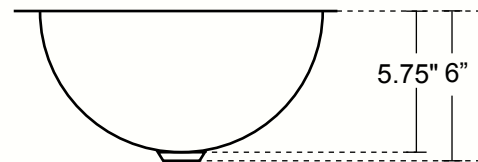

copper

PART #
BS006

ROUND BATHROOM SINK WITH FLAT RIM

TOP VIEW

DIMENSIONS

Outside Dimensions = 17 x 6"
Inside Dimensions = 15 x 5.75"
Gauge = 18 (Hand Hammered Copper)
Drain = 1.5"
Flat Rim = 1"

SIDE VIEW

INSTALLATION