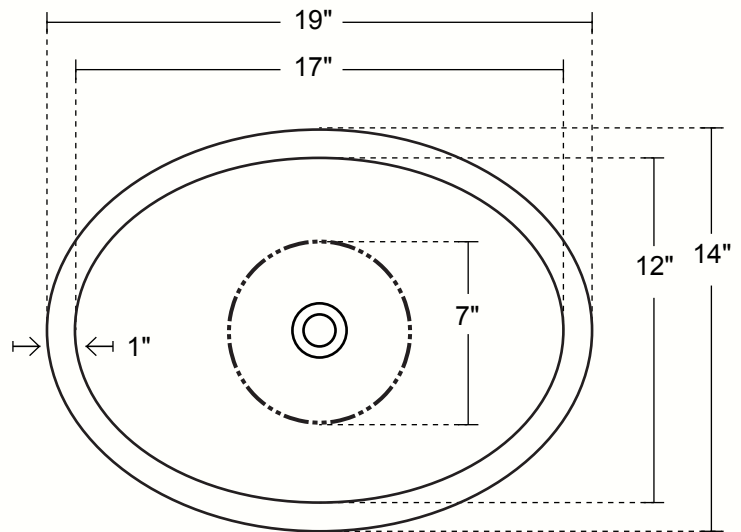

copper

PART #
BS005

OVAL BATHROOM SINK WITH FLAT RIM

DIMENSIONS

Outside Dimensions = 19 x 14 x 4.5"
Inside Dimensions = 17 x 12 x 4.25"
Gauge = 18 (Hand Hammered Copper)
Drain = 1.5"
Flat Rim = 1"

INSTALLATION

Bathroom
Undermount / Drop In

STANDARD FINISHES

TOP VIEW

SIDE VIEW

DRAIN
HOLE

Note: For Drains And Made to Order (MTO) Finishes Please Visit Our Online Store