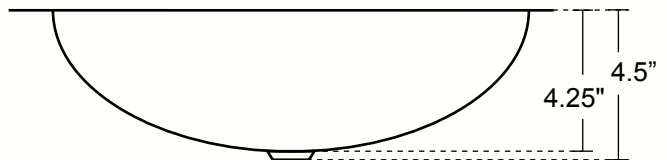

SIDE VIEW

DRAIN
HOLE

Note: For Drains And Made to Order (MTO) Finishes Please Visit Our Online Store