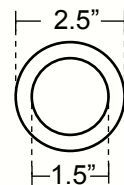

copper

PART #
BS005

OVAL BATHROOM SINK WITH FLAT RIM

DIMENSIONS

Outside Dimensions = 19 x 14 x 4.5"
Inside Dimensions = 17 x 12 x 4.25"
Gauge = 18 (Hand Hammered Copper)
Drain = 1.5"
Flat Rim = 1"

INSTALLATION

Bathroom
Undermount / Drop In

STANDARD FINISHES

Cafe Viejo
BS005CV

Natural
BS005NA

Fuego
BS005FU

TOP VIEW

SIDE VIEW

DRAIN
HOLE