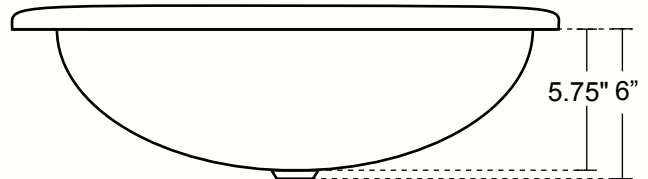

SIDE VIEW

DRAIN
HOLE

Note: For Drains And Made to Order (MTO) Finishes Please Visit Our Online Store