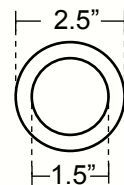

SIDE VIEW

DRAIN
HOLE

Note: For Drains And Made to Order (MTO) Finishes Please Visit Our Online Store