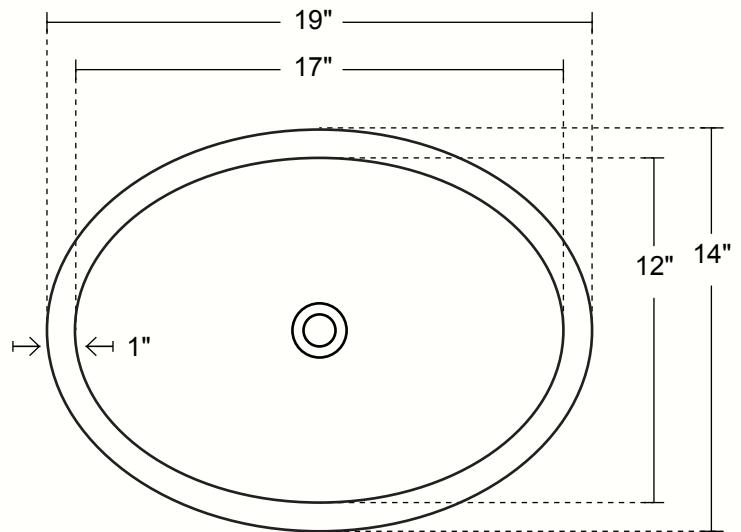

### DIMENSIONS

Outside Dimensions = 19 x 14 x 6"  
Inside Dimensions = 17 x 12 x 5.75"  
Gauge = 18 (Hand Hammered Copper)  
Drain = 1.5"  
Flat Rim = 1"

### TOP VIEW