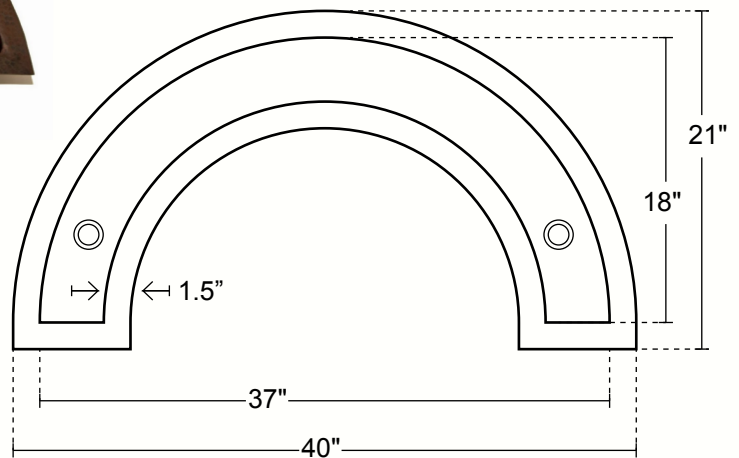

TOP VIEW

INSTALLATION

Undermount
Drop In