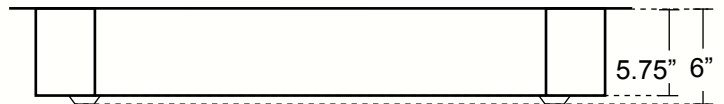

SIDE VIEW

STANDARD FINISHES

Note: For Drains And Made to Order (MTO) Finishes Please Visit Our Online Store