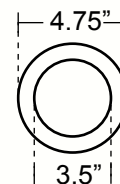

DRAIN
HOLE

Note: For Drains And Made to Order (MTO) Finishes Please Visit Our Online Store