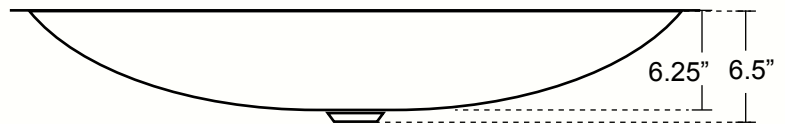

SIDE VIEW

INSTALLATION

Undermount
Drop In

STANDARD FINISHES

Note: For Drains And Made to Order (MTO) Finishes Please Visit Our Online Store