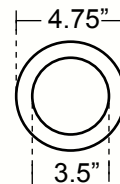

DRAIN HOLE

Note: For Drains And Made to Order (MTO) Finishes Please Visit Our Online Store