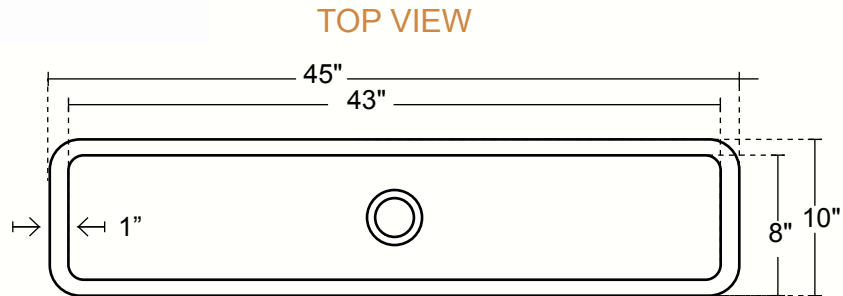

**HORSESHOE SHAPE UNDERMOUNT BAR COPPER SINK WITH FLAT RIM**

**DIMENSIONS**

Outside Dimensions = 45 x 10 x 6.5"  
 Inside Dimensions = 43 x 8 x 6.25"  
 Gauge = 16 (Hand Hammered Copper)  
 Drain = 3.5"  
 Flat Rim = 1"