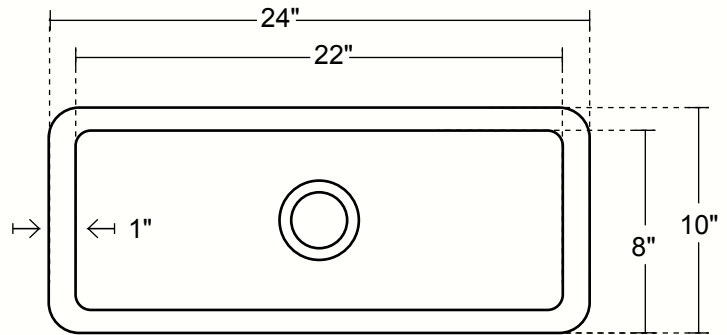

RECTANGULAR UNDERMOUNT BAR COPPER SINK WITH FLAT RIM

DIMENSIONS

Outside Dimensions = 24 x 10 x 6"
Inside Dimensions = 22 x 8 x 5.75"
Gauge = 16 (Hand Hammered Copper)
Drain = 3.5"
Flat Rim = 1"

INSTALLATION

Undermount
Drop In

STANDARD FINISHES

TOP VIEW

SIDE VIEW

Note: For Drains And Made to Order (MTO) Finishes Please Visit Our Online Store