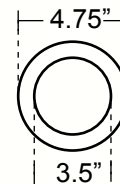

SIDE VIEW

DRAIN HOLE

Note: For Drains And Made to Order (MTO) Finishes Please Visit Our Online Store