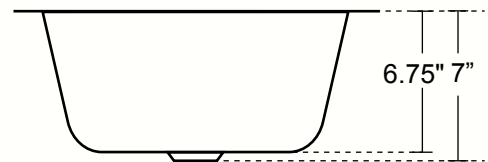

HEXAGONAL UNDERMOUNT BAR COPPER SINK WITH FLAT RIM

DIMENSIONS

- Outside Dimensions = 16 x 7"
- Inside Dimensions = 14 x 6.75"
- Gauge = 16 (Hand Hammered Copper)
- Drain = 3.5"
- Flat Rim= 1"

INSTALLATION

- Undermount
- Drop In

STANDARD FINISHES

TOP VIEW

SIDE VIEW

Note: For Drains And Made to Order (MTO) Finishes Please Visit Our Online Store