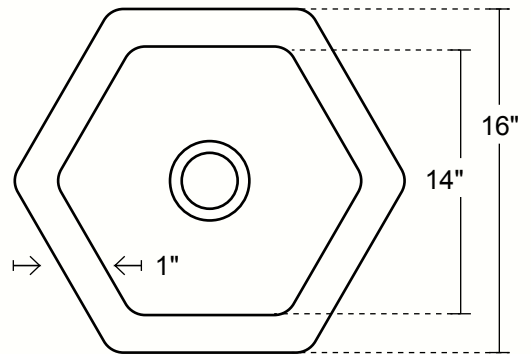

HEXAGONAL UNDERMOUNT BAR COPPER SINK WITH FLAT RIM

DIMENSIONS

- Outside Dimensions = 16 x 7"
- Inside Dimensions = 14 x 6.75"
- Gauge = 16 (Hand Hammered Copper)
- Drain = 3.5"
- Flat Rim= 1"

INSTALLATION

- Undermount
- Drop In

STANDARD FINISHES

TOP VIEW

Note: For Drains And Made to Order (MTO) Finishes Please Visit Our Online Store