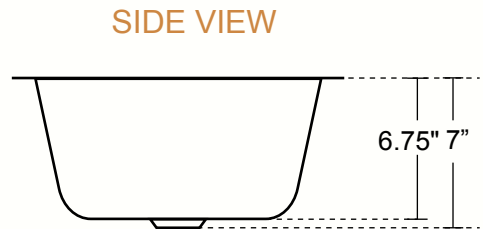

STANDARD FINISHES

Note: For Drains And Made to Order (MTO) Finishes Please Visit Our Online Store