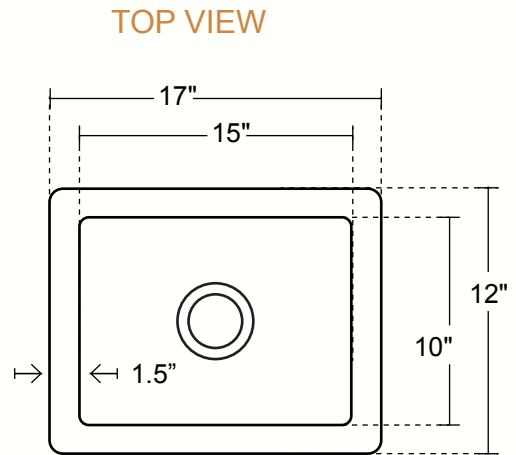

SQUARE UNDERMOUNT BAR COPPER SINK WITH FLAT RIM

DIMENSIONS

Outside Dimensions = 15 x 15 x 7"
 Inside Dimensions = 12 x 12 x 6.75"
 Gauge = 16 (Hand Hammered Copper)
 Drain = 3.5"
 Flat Rim = 1.5"

INSTALLATION