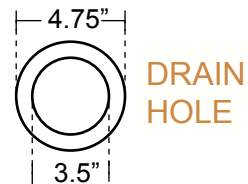

STANDARD FINISHES

Note: For Drains And Made to Order (MTO) Finishes Please Visit Our Online Store