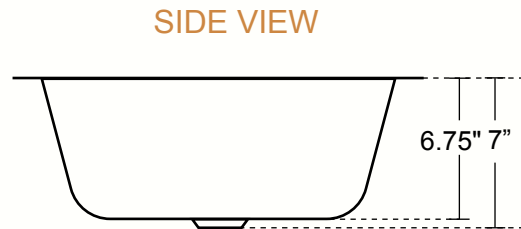

INSTALLATION

Undermount
Drop In

STANDARD FINISHES