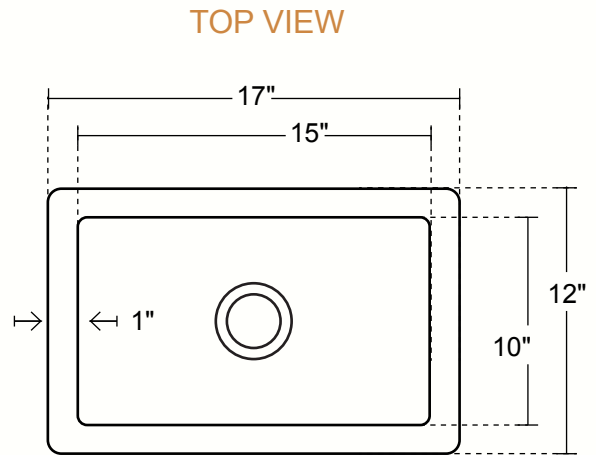

RECTANGULAR UNDERMOUNT BAR COPPER SINK WITH FLAT RIM

DIMENSIONS

Outside Dimensions = 17 x 12 x 7"  
 Inside Dimensions = 15 x 10 x 6.75"  
 Gauge = 16 (Hand Hammered Copper)  
 Drain = 3.5"  
 Flat Rim = 1"