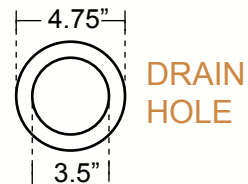

Note: For Drains And Made to Order (MTO) Finishes Please Visit Our Online Store