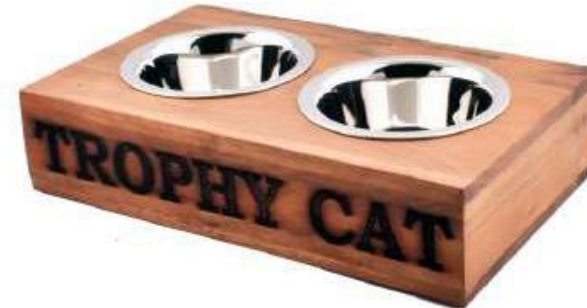

PCWR006 – **Wooden Double Diner**

Sizes Available (Dia.) –

- 14 cm (350 ml.)