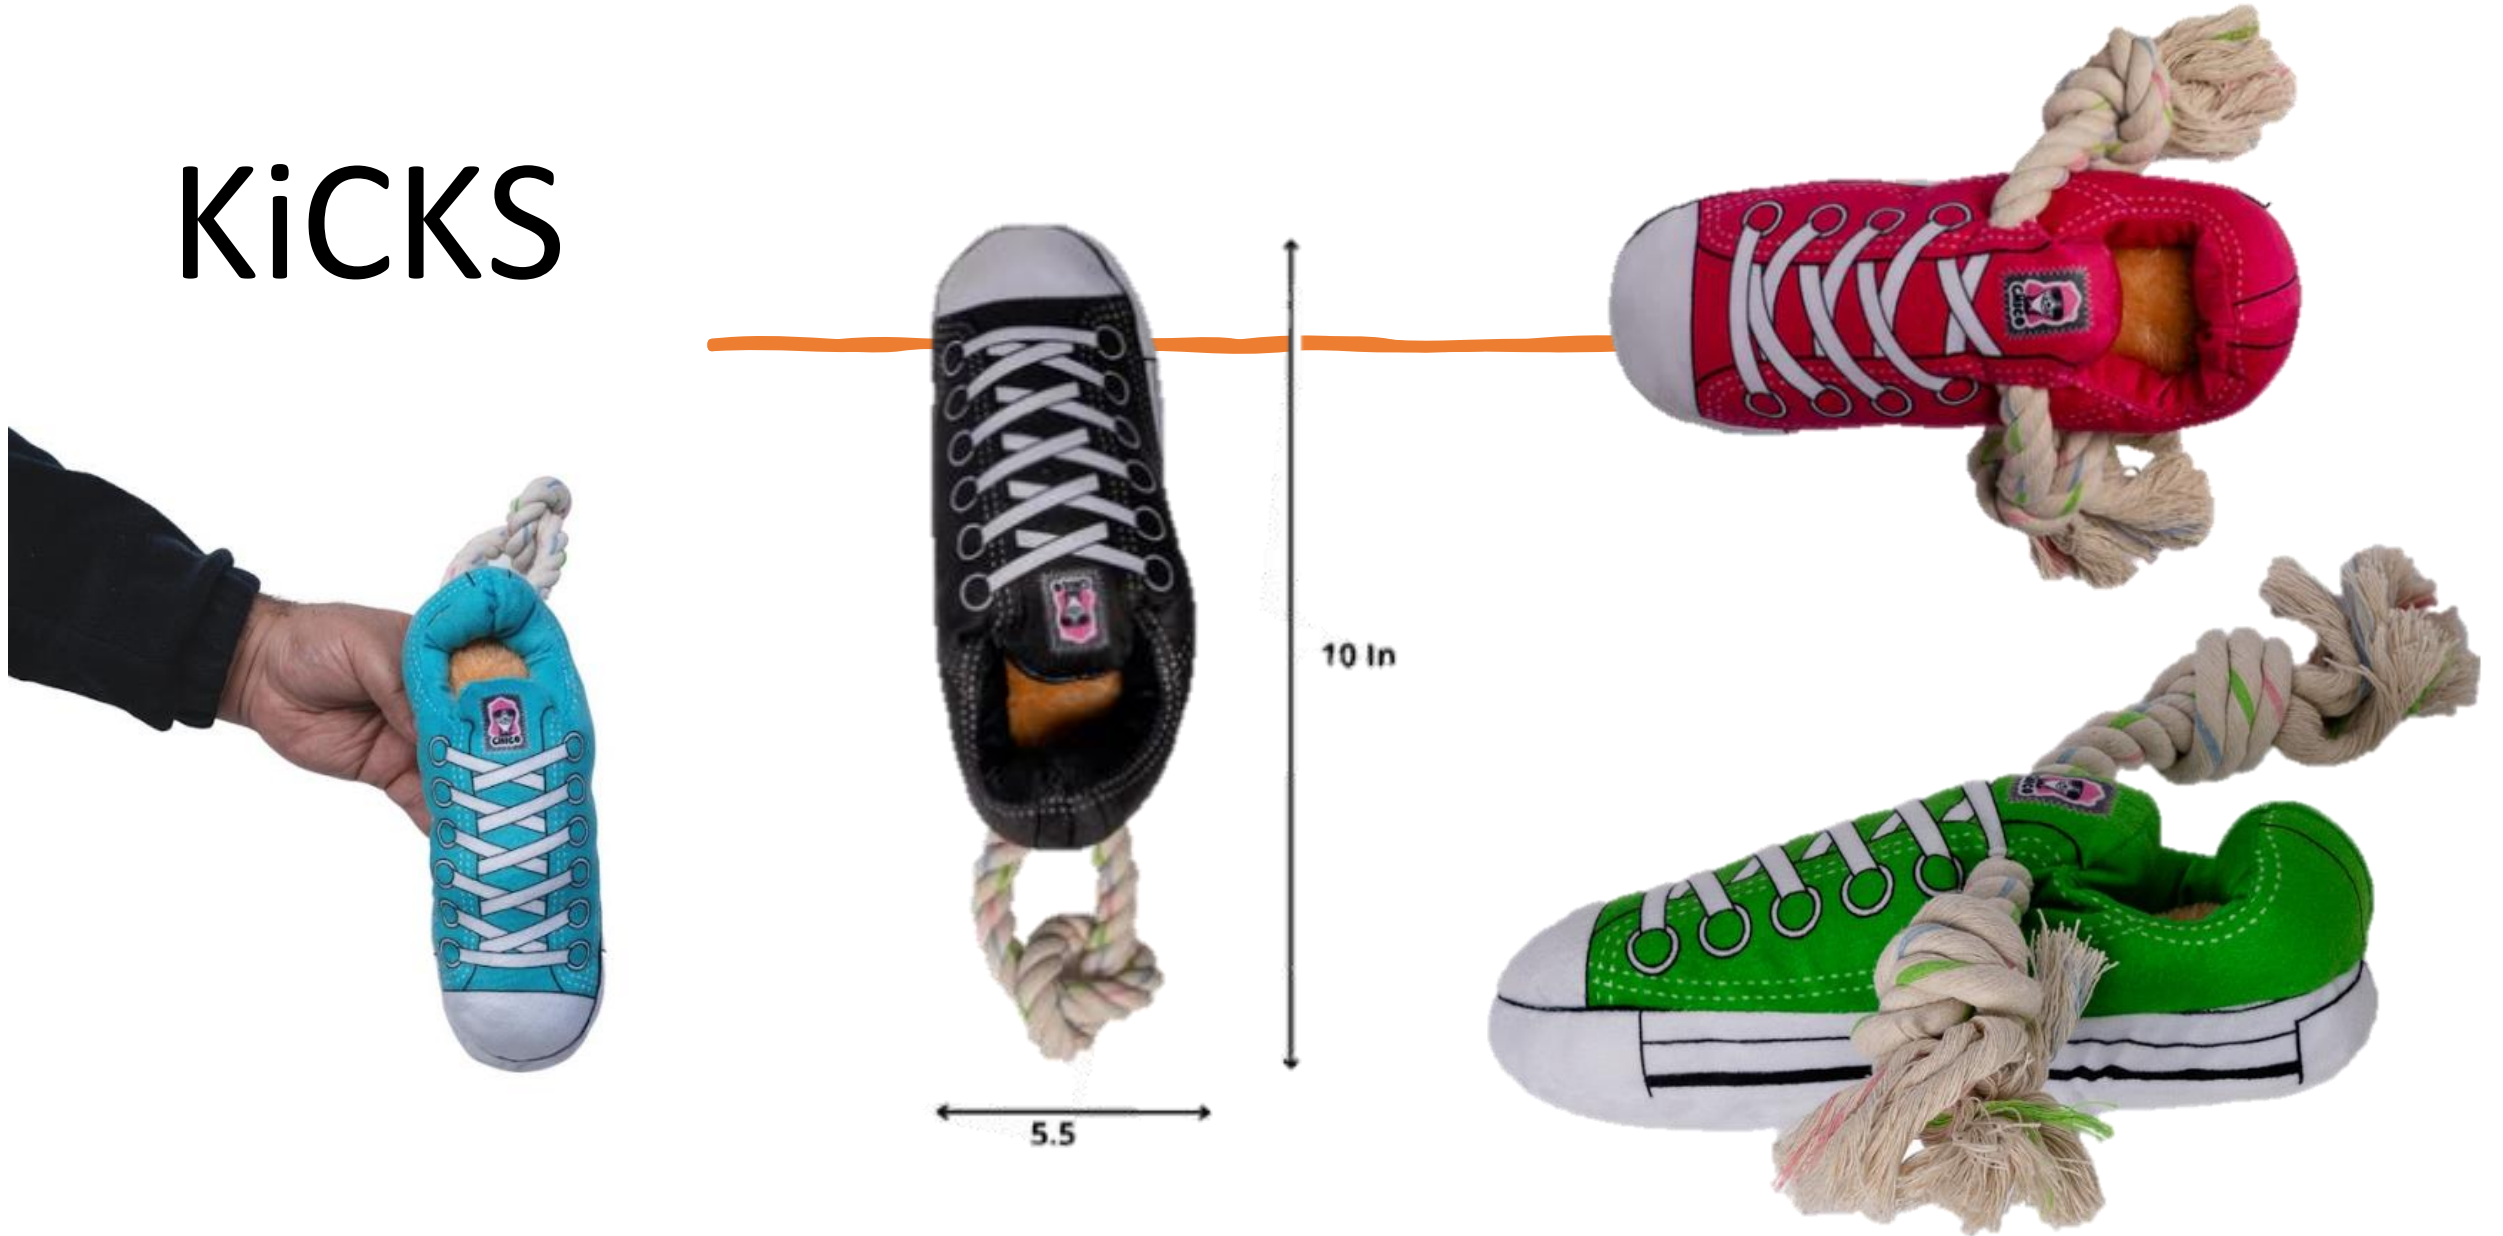

LOVE YOUR DOG
HIDE A TREAT

4 those
w/
a little
bit
of
hound
in
them.

JOJOMODERNPETS

Large
Squeaker
Crinkle Paper

2
Sided
Softness

16 In

5.9 In

COMFORT PLUSH CREW SOCK

JOJO MODERN PETS

KiCKS

Comfort Plush Toys, Rope Attachment, Large Squeaker & Crinkle Paper

17.7 In

16 In

11 In

8.2

Sock size

- 4 Sizes – Very Large Squeaker – Crinkle Paper- Great for all Dogs.

All Natural Rubber, Eco-Friendly, 100% Sustainable

**JoJo Modern Pets
Good for Earth & Dogs**

All Natural

- These Heavy Rubber toys are made from Rubber trees.
- 100% sustainable
- Very Durable
- Interactive slots for treats
- Biodegradable
- Reduces your pet's carbon footprint