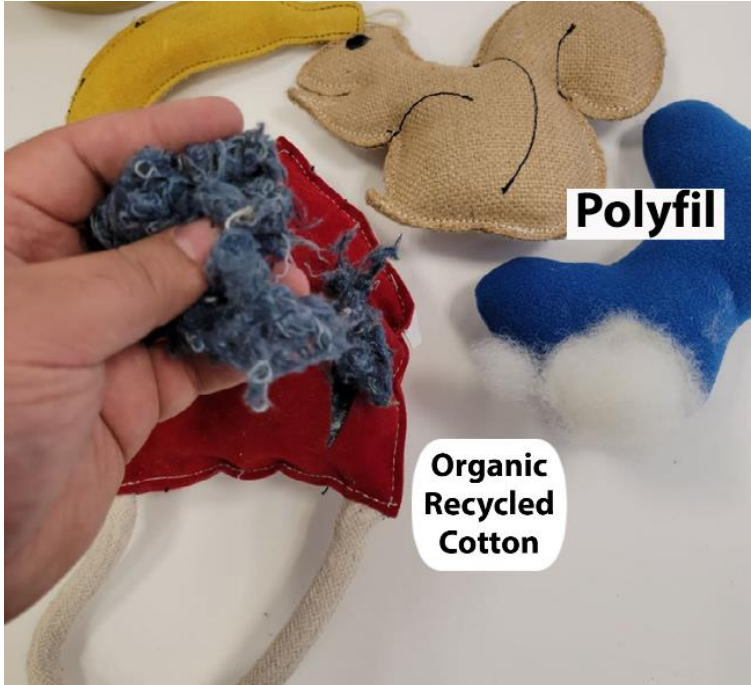

Turtle

Polyfil

Organic Recycled Cotton

RECLAIMED LEATHER

- 100% All Natural Leather & Jute
- Made in India
- Artisan Crafted
- Polyfil

RETRO PLUSH TOYS

Crinkle Squeek
Comfort Plush

THICK ROPE
Perfect for Tugging