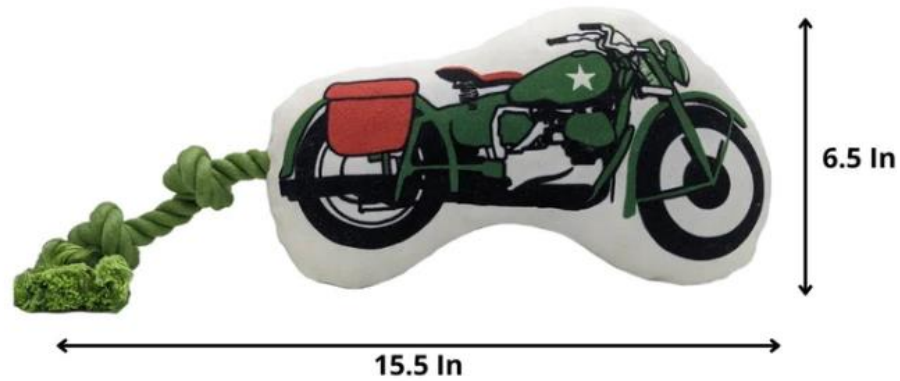

SPACE PANDA

STARS & HEART

LARGE CANVAS TOYS

- Back Side Fleece
- Tough Poly Canvas
- Knotted Ropes
- Large Stuffed Polyfil
- Original Art Inspired by Childhood Action Shows

Military Jeep Plush Dog Toy

- Highly Durable
- 4 Large Squeakers
- Excellent for Larger Dogs
- Excellent Stitching
- Polyfil
- 3 Fun Choices
- Domestic Stock
- Made In China