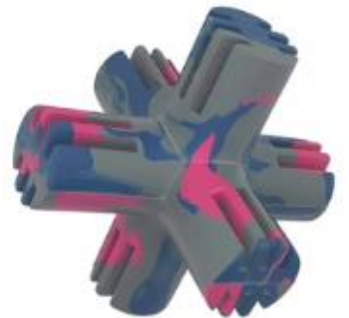

JOJO MODERN PETS

KiCKS

Comfort Plush Toys, Rope Attachment, Large Squeaker & Crinkle Paper

17.7 In

16 In

11 In

8.2

Sock size

- 4 Sizes – Very Large Squeaker – Crinkle Paper- Great for all Dogs.

All Natural Rubber, Eco-Friendly, 100% Sustainable

**JoJo Modern Pets
Good for Earth & Dogs**

All Natural

- These Heavy Rubber toys are made from Rubber trees.
- 100% sustainable
- Very Durable
- Interactive slots for treats
- Biodegradable
- Reduces your pet's carbon footprint