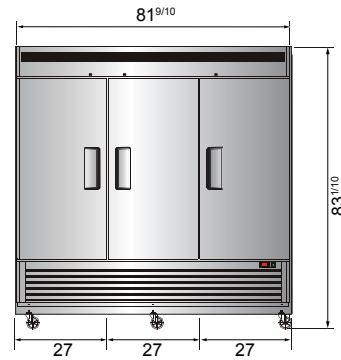

Toll Free: 855-855-0399 Email: info@atosausa.com
 www.atosa.com | www.atosausa.com
 California, Colorado, Florida, Georgia, Illinois,
 New Jersey, Ohio, Texas, Washington

SPECIFICATIONS

Models	Door	Capacity (Cu.Ft.)	Shelves	Casters (inch)	Amps (A)	Voltage (V/Hz/Ph)	HP	Refrigerant	Exterior Dimensions (inch)	Net Weight (lbs)	Gross Weight (lbs)
MBF8505GR	1	19.1	3	4	2.1	115/60/1	1/7	R290	27×31 ^{7/10} ×83 ^{1/10}	249	282
MBF8506GR	2	28.5	6	4	3.2	115/60/1	1/5	R290	39 ^{1/2} ×31 ^{7/10} ×83 ^{1/10}	317	365
MBF8507GR	2	43.8	6	4	3.2	115/60/1	1/5	R290	54 ^{2/5} ×31 ^{7/10} ×83 ^{1/10}	397	452
MBF8508GR	3	68	9	4	4.2	115/60/1	1/4	R290	81 ^{9/10} ×31 ^{7/10} ×83 ^{1/10}	538	615

PLAN VIEW

MBF8505GR

MBF8506GR

MBF8507GR

MBF8508GR

*Interior Dimensions

SELF-CLOSING AND STAY OPEN DOOR FEATURE

Casters