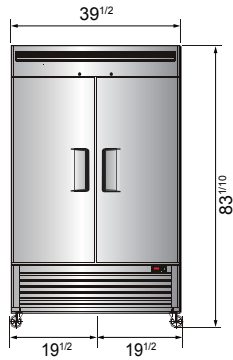

Toll Free: 855-855-0399 Email: info@atosausa.com
 www.atosa.com | www.atosausa.com
 California, Colorado, Florida, Georgia, Illinois,
 New Jersey, Ohio, Texas, Washington

SPECIFICATIONS

Models	Door	Capacity (Cu.Ft.)	Shelves	Casters (inch)	Amps (A)	Voltage (V/Hz/Ph)	HP	Refrigerant	Exterior Dimensions (inch)	Net Weight (lbs)	Gross Weight (lbs)
MBF8505GR	1	19.1	3	4	2.1	115/60/1	1/7	R290	27×31 ^{7/10} ×83 ^{1/10}	249	282
MBF8506GR	2	28.5	6	4	3.2	115/60/1	1/5	R290	39 ^{1/2} ×31 ^{7/10} ×83 ^{1/10}	317	365
MBF8507GR	2	43.8	6	4	3.2	115/60/1	1/5	R290	54 ^{2/5} ×31 ^{7/10} ×83 ^{1/10}	397	452
MBF8508GR	3	68	9	4	4.2	115/60/1	1/4	R290	81 ^{9/10} ×31 ^{7/10} ×83 ^{1/10}	538	615

PLAN VIEW

MBF8505GR

MBF8506GR

MBF8507GR

MBF8508GR

*Interior Dimensions

SELF-CLOSING AND STAY OPEN DOOR FEATURE

Casters