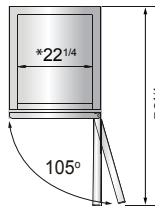

Toll Free: 855-855-0399 Email: info@atosausa.com
 www.atosa.com | www.atosausa.com
 California, Colorado, Florida, Georgia, Illinois,
 New Jersey, Ohio, Texas, Washington

SPECIFICATIONS

Models	Door	Capacity (Cu.Ft.)	Shelves	Casters (inch)	Amps (A)	Voltage (V/Hz/Ph)	HP	Refrigerant	Exterior Dimensions (inch)	Net Weight (lbs)	Gross Weight (lbs)
MBF8505GR	1	19.1	3	4	2.1	115/60/1	1/7	R290	27×31 ^{7/10} ×83 ^{1/10}	249	282
MBF8506GR	2	28.5	6	4	3.2	115/60/1	1/5	R290	39 ^{1/2} ×31 ^{7/10} ×83 ^{1/10}	317	365
MBF8507GR	2	43.8	6	4	3.2	115/60/1	1/5	R290	54 ^{2/5} ×31 ^{7/10} ×83 ^{1/10}	397	452
MBF8508GR	3	68	9	4	4.2	115/60/1	1/4	R290	81 ^{9/10} ×31 ^{7/10} ×83 ^{1/10}	538	615

PLAN VIEW

MBF8505GR

MBF8506GR

MBF8507GR

MBF8508GR

*Interior Dimensions

SELF-CLOSING AND STAY OPEN DOOR FEATURE

Casters

Epoxy shelves

Door lock

Down duct

Temperature control