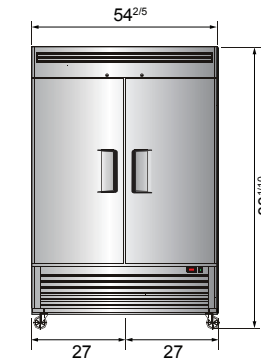

Toll Free: 855-855-0399 Email: info@atosausa.com
 www.atosa.com | www.atosausa.com
 California, Colorado, Florida, Georgia, Illinois,
 New Jersey, Ohio, Texas, Washington

SPECIFICATIONS

Models	Door	Capacity (Cu.Ft.)	Shelves	Casters (inch)	Amps (A)	Voltage (V/Hz/Ph)	HP	Refrigerant	Exterior Dimensions (inch)	Net Weight (lbs)	Gross Weight (lbs)
MBF8505GR	1	19.1	3	4	2.1	115/60/1	1/7	R290	27×31 ^{7/10} ×83 ^{1/10}	249	282
MBF8506GR	2	28.5	6	4	3.2	115/60/1	1/5	R290	39 ^{1/2} ×31 ^{7/10} ×83 ^{1/10}	317	365
MBF8507GR	2	43.8	6	4	3.2	115/60/1	1/5	R290	54 ^{2/5} ×31 ^{7/10} ×83 ^{1/10}	397	452
MBF8508GR	3	68	9	4	4.2	115/60/1	1/4	R290	81 ^{9/10} ×31 ^{7/10} ×83 ^{1/10}	538	615

PLAN VIEW

MBF8505GR

MBF8506GR

MBF8507GR

MBF8508GR

*Interior Dimensions

SELF-CLOSING AND STAY OPEN DOOR FEATURE

Casters