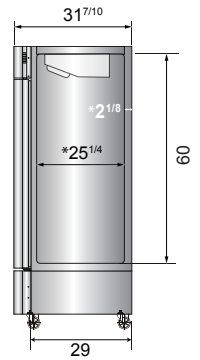

Toll Free: 855-855-0399 Email: info@atosausa.com
 www.atosa.com | www.atosausa.com
 California, Colorado, Florida, Georgia, Illinois,
 New Jersey, Ohio, Texas, Washington

SPECIFICATIONS

Models	Door	Capacity (Cu.Ft.)	Shelves	Casters (inch)	Amps (A)	Voltage (V/Hz/Ph)	HP	Refrigerant	Exterior Dimensions (inch)	Net Weight (lbs)	Gross Weight (lbs)
MBF8505GR	1	19.1	3	4	2.1	115/60/1	1/7	R290	27×31 ^{7/10} ×83 ^{1/10}	249	282
MBF8506GR	2	28.5	6	4	3.2	115/60/1	1/5	R290	39 ^{1/2} ×31 ^{7/10} ×83 ^{1/10}	317	365
MBF8507GR	2	43.8	6	4	3.2	115/60/1	1/5	R290	54 ^{2/5} ×31 ^{7/10} ×83 ^{1/10}	397	452
MBF8508GR	3	68	9	4	4.2	115/60/1	1/4	R290	81 ^{9/10} ×31 ^{7/10} ×83 ^{1/10}	538	615

PLAN VIEW

MBF8505GR

MBF8506GR

MBF8507GR

MBF8508GR

*Interior Dimensions

SELF-CLOSING AND STAY OPEN DOOR FEATURE

Casters