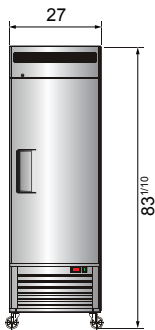

PLAN VIEW

MBF8505GR