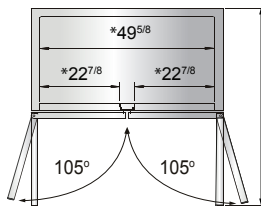

Toll Free: 855-855-0399 Email: info@atosausa.com
 www.atosa.com | www.atosausa.com
 California, Colorado, Florida, Georgia, Illinois,
 New Jersey, Ohio, Texas, Washington

SPECIFICATIONS

Models	Door	Capacity (Cu.Ft.)	Shelves	Casters (inch)	Amps (A)	Voltage (V/Hz/Ph)	HP	Refrigerant	Exterior Dimensions (inch)	Net Weight (lbs)	Gross Weight (lbs)
MBF8505GR	1	19.1	3	4	2.1	115/60/1	1/7	R290	27×31 ^{7/10} ×83 ^{1/10}	249	282
MBF8506GR	2	28.5	6	4	3.2	115/60/1	1/5	R290	39 ^{1/2} ×31 ^{7/10} ×83 ^{1/10}	317	365
MBF8507GR	2	43.8	6	4	3.2	115/60/1	1/5	R290	54 ^{2/5} ×31 ^{7/10} ×83 ^{1/10}	397	452
MBF8508GR	3	68	9	4	4.2	115/60/1	1/4	R290	81 ^{9/10} ×31 ^{7/10} ×83 ^{1/10}	538	615

PLAN VIEW

MBF8505GR

MBF8506GR

MBF8507GR

MBF8508GR

*Interior Dimensions

SELF-CLOSING AND STAY OPEN DOOR FEATURE

Casters