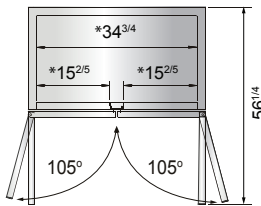

Toll Free: 855-855-0399 Email: info@atosausa.com
 www.atosa.com | www.atosausa.com
 California, Colorado, Florida, Georgia, Illinois,
 New Jersey, Ohio, Texas, Washington

SPECIFICATIONS

Models	Door	Capacity (Cu.Ft.)	Shelves	Casters (inch)	Amps (A)	Voltage (V/Hz/Ph)	HP	Refrigerant	Exterior Dimensions (inch)	Net Weight (lbs)	Gross Weight (lbs)
MBF8505GR	1	19.1	3	4	2.1	115/60/1	1/7	R290	27×31 ^{7/10} ×83 ^{1/10}	249	282
MBF8506GR	2	28.5	6	4	3.2	115/60/1	1/5	R290	39 ^{1/2} ×31 ^{7/10} ×83 ^{1/10}	317	365
MBF8507GR	2	43.8	6	4	3.2	115/60/1	1/5	R290	54 ^{2/5} ×31 ^{7/10} ×83 ^{1/10}	397	452
MBF8508GR	3	68	9	4	4.2	115/60/1	1/4	R290	81 ^{9/10} ×31 ^{7/10} ×83 ^{1/10}	538	615

PLAN VIEW

MBF8505GR

MBF8506GR

MBF8507GR

MBF8508GR

*Interior Dimensions

SELF-CLOSING AND STAY OPEN DOOR FEATURE

Casters