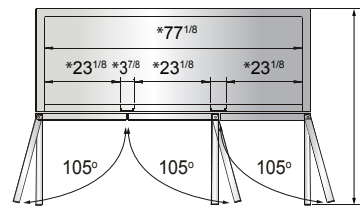

Toll Free: 855-855-0399 Email: info@atosausa.com
 www.atosa.com | www.atosausa.com
 California, Colorado, Florida, Georgia, Illinois,
 New Jersey, Ohio, Texas, Washington

SPECIFICATIONS

Models	Door	Capacity (Cu.Ft.)	Shelves	Casters (inch)	Amps (A)	Voltage (V/Hz/Ph)	HP	Refrigerant	Exterior Dimensions (inch)	Net Weight (lbs)	Gross Weight (lbs)
MBF8505GR	1	19.1	3	4	2.1	115/60/1	1/7	R290	27×31 ^{7/10} ×83 ^{1/10}	249	282
MBF8506GR	2	28.5	6	4	3.2	115/60/1	1/5	R290	39 ^{1/2} ×31 ^{7/10} ×83 ^{1/10}	317	365
MBF8507GR	2	43.8	6	4	3.2	115/60/1	1/5	R290	54 ^{2/5} ×31 ^{7/10} ×83 ^{1/10}	397	452
MBF8508GR	3	68	9	4	4.2	115/60/1	1/4	R290	81 ^{9/10} ×31 ^{7/10} ×83 ^{1/10}	538	615

PLAN VIEW

MBF8505GR

MBF8506GR

MBF8507GR

MBF8508GR

*Interior Dimensions

SELF-CLOSING AND STAY OPEN DOOR FEATURE

Casters