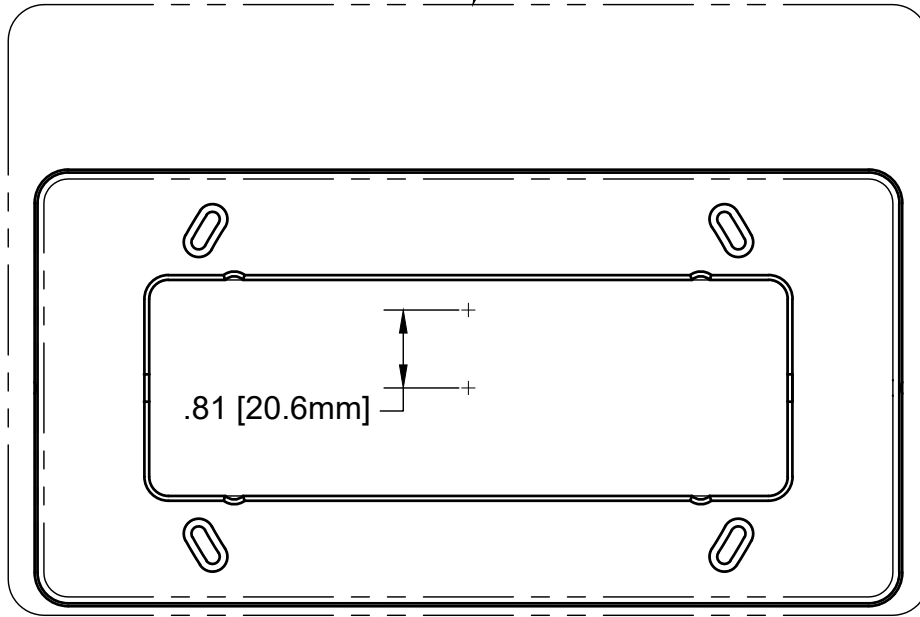

WEBEX ROOM NAVIGATOR
OUTER PERIMETER

SHOWN HERE IS THE 4 GANG ELECTRICAL BOX, WALL MOUNT PLATE, IN RELATION TO THE OUTLINE OF THE WEBEX ROOM NAVIGATOR. THE DISTANCE FROM THE CENTER OF THE SCREEN TO THE CENTER OF THE ELECTRICAL BOX IS ALSO ILLUSTRATED.

MAINSTREETMADE

PROJECT

Cisco Accessories

TITLE

Webex RC Wall Mount 3

APPROVED

SIZE

CODE

DWG NO

REV

CHECKED

A

DRAWN

Colin Bradley 2021-08-09

SCALE 1:2

WEIGHT