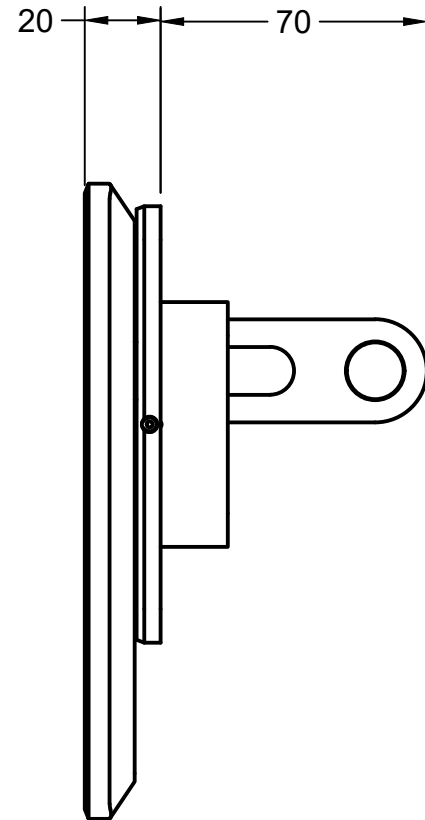

DEPTH PROUD OF MOUNTING SURFACE DEPTH OF RECESS

Mounting Bracket
MSM-4G-RF

	PROJECT			REV	
	MSM-LVO-WM-TSC				
	TITLE				
	Lenovo ThinkSmart Controller WM				
APPROVED	SIZE	CODE	DWG NO		
CHECKED	B				
DRAWN	Colin Bradley	2023-11-09	SCALE 1:4	WEIGHT	SHEET 1/1