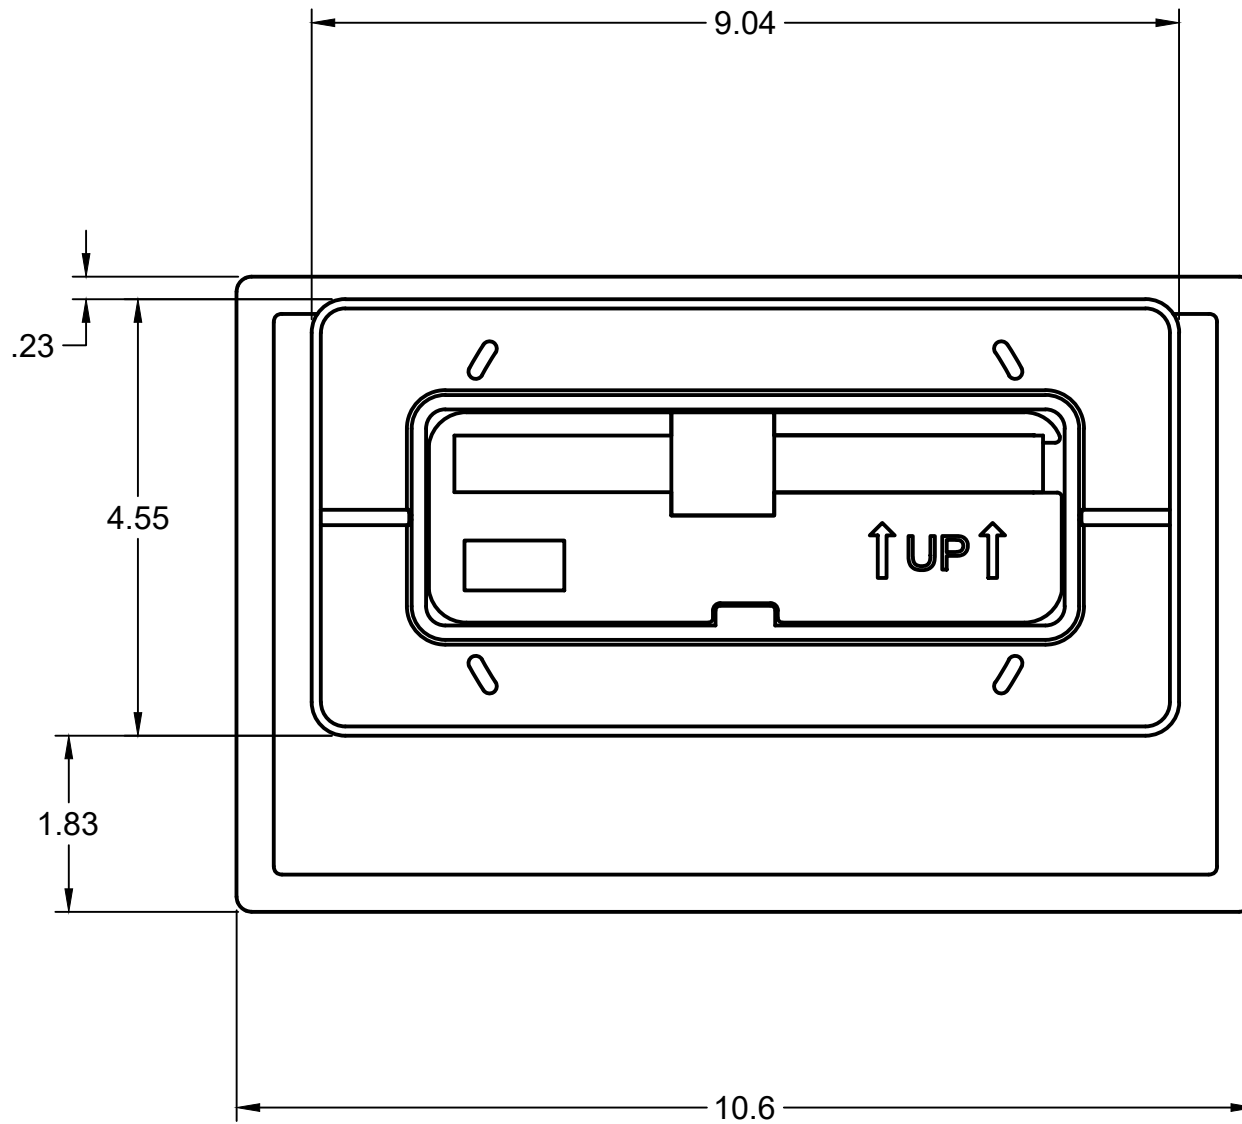

DEPTH PROUD OF MOUNTING SURFACE DEPTH OF RECESS

Mounting Bracket
MSM-4G-RF

	PROJECT			REV	
	MSM-LVO-WM-TSC				
	TITLE				
	Lenovo ThinkSmart Controller WM				
APPROVED	SIZE	CODE	DWG NO		
CHECKED	B				
DRAWN	Colin Bradley	2023-11-09	SCALE 1:4	WEIGHT	SHEET 1/1