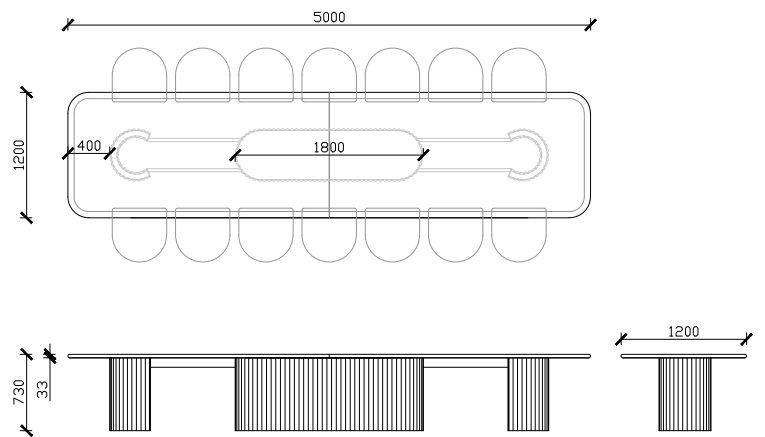

Jewel Grande Boardroom Table

／ JEW210

Standard Dimensions —

JEW210C

5000l x 1200w x 730 high (mm)

Top with Centre join

Seats 14-18 people

JEW210D

6000l x 1200w x 730 high (mm)

Top with Centre join

Seats 18-20 people

JEW210C