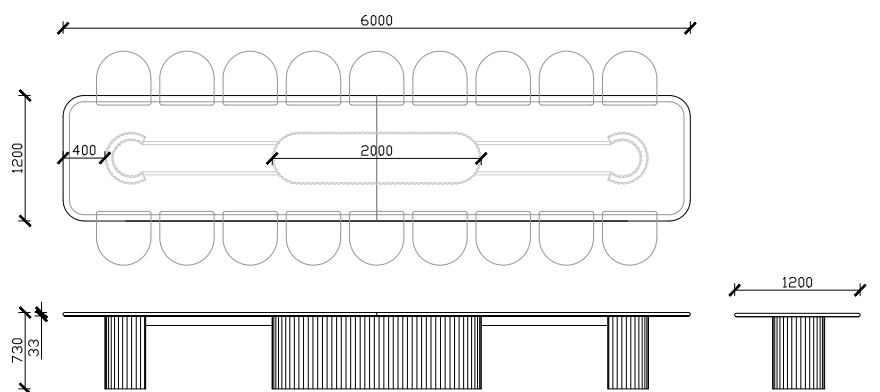

Jewel Grande Boardroom Table

／ JEW210

Standard Dimensions —

JEW210C

5000l x 1200w x 730 high (mm)

Top with Centre join

Seats 14-18 people

JEW210D

6000l x 1200w x 730 high (mm)

Top with Centre join

Seats 18-20 people

JEW210D