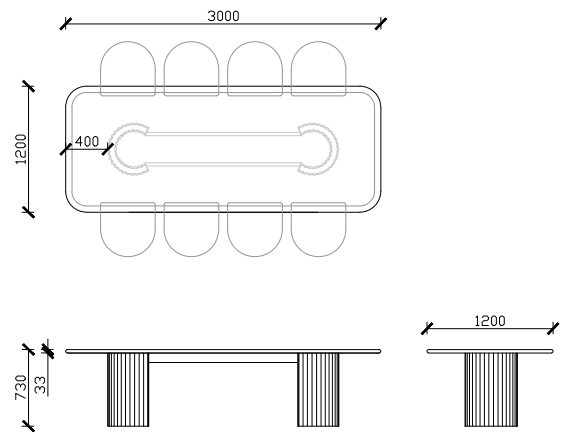

Jewel Grande Boardroom Table

／ JEW210

Standard Dimensions —

JEW210A

3000l x 1200w x 730 high (mm)

Seats 8-12 people

Not to be made in two halves.

JEW210B

4000l x 1200w x 730 high (mm)

Top with Centre join

Seats 12-16 people

JEW210A

JEW210B

zuster

Jewel Grande Boardroom Table

／ JEW210

Standard Dimensions —

JEW210C

5000l x 1200w x 730 high (mm)

Top with Centre join

Seats 14-18 people

JEW210D

6000l x 1200w x 730 high (mm)

Top with Centre join