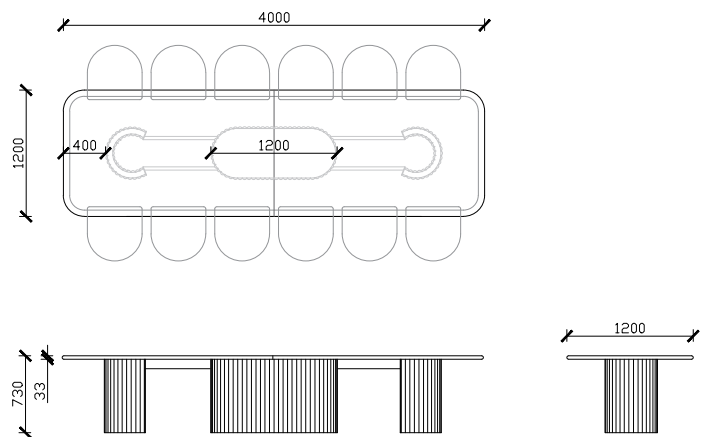

Jewel Grande Boardroom Table

／ JEW210

Standard Dimensions —

JEW210A

3000l x 1200w x 730 high (mm)

Seats 8-12 people

Not to be made in two halves.

JEW210B

4000l x 1200w x 730 high (mm)

Top with Centre join

Seats 12-16 people

JEW210A

JEW210B

zuster

Jewel Grande Boardroom Table

／ JEW210

Standard Dimensions —

JEW210C

5000l x 1200w x 730 high (mm)

Top with Centre join

Seats 14-18 people

JEW210D

6000l x 1200w x 730 high (mm)

Top with Centre join