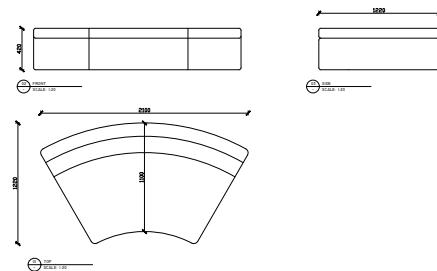

Flow Circular Sofa

／ FLO600

Standard Dimensions —

FLO510

Ottoman

Single

2100 w x 1100 d x 755 h (mm)

FLO600A

Single

2100 w x 1100 d x 755 h (mm)

Includes 2 x 600 wide & 2 x 500 wide cushions

Sofa includes 13 mts of fabric + 2 mts for cushions

FLO600B

Set of 2

3600 w x 1100 d x 755 h (mm)

Includes 4 x 600 wide & 4 x 500 wide cushions

Sofa includes 26 mts of fabric + 4 mts for cushions

FLO600C

Set of 3

4260 w x 1100 d x 755 h (mm)

Includes 6 x 600 wide & 6 x 500 wide cushions

Sofa includes 39 mts of fabric + 6 mts for cushions

FLO510

FLO600A