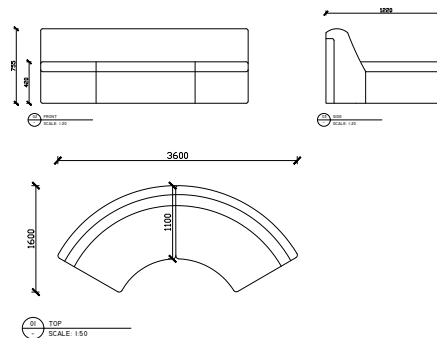

2100 w x 1100 d x 755 h (mm)

FLO600A

Single

2100 w x 1100 d x 755 h (mm)

Includes 2 x 600 wide & 2 x 500 wide cushions

Sofa includes 13 mts of fabric + 2 mts for cushions

FLO600B

Set of 2

3600 w x 1100 d x 755 h (mm)

Includes 4 x 600 wide & 4 x 500 wide cushions

Sofa includes 26 mts of fabric + 4 mts for cushions

FLO600C

Set of 3

4260 w x 1100 d x 755 h (mm)

Includes 6 x 600 wide & 6 x 500 wide cushions

Sofa includes 39 mts of fabric + 6 mts for cushions

FLO510

FLO600A

FLO600B

FLO600C

Sustainability

Our commitment

‘ Sustainability goes hand-in-hand with the integrity of our business and our beautiful, enduring products.’