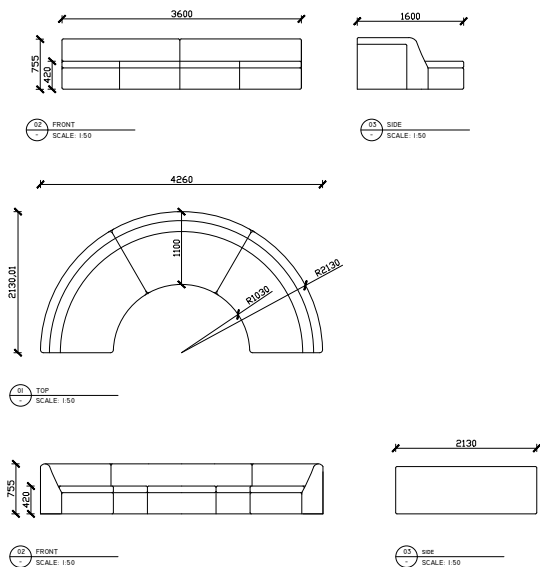

2100 w x 1100 d x 755 h (mm)

FLO600A

Single

2100 w x 1100 d x 755 h (mm)

Includes 2 x 600 wide & 2 x 500 wide cushions

Sofa includes 13 mts of fabric + 2 mts for cushions

FLO600B

Set of 2

3600 w x 1100 d x 755 h (mm)

Includes 4 x 600 wide & 4 x 500 wide cushions

Sofa includes 26 mts of fabric + 4 mts for cushions

FLO600C

Set of 3

4260 w x 1100 d x 755 h (mm)

Includes 6 x 600 wide & 6 x 500 wide cushions

Sofa includes 39 mts of fabric + 6 mts for cushions

FLO510

FLO600A

FLO600B

FLO600C

Sustainability

Our commitment

‘ Sustainability goes hand-in-hand with the integrity of our business and our beautiful, enduring products.’