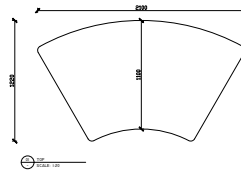

Flow Circular Sofa

／ FLO600

Standard Dimensions —

FLO510

Ottoman

Single

2100 w x 1100 d x 755 h (mm)

FLO600A

Single

2100 w x 1100 d x 755 h (mm)

Includes 2 x 600 wide & 2 x 500 wide cushions

Sofa includes 13 mts of fabric + 2 mts for cushions

FLO600B

Set of 2

3600 w x 1100 d x 755 h (mm)

Includes 4 x 600 wide & 4 x 500 wide cushions

Sofa includes 26 mts of fabric + 4 mts for cushions

FLO600C

Set of 3

4260 w x 1100 d x 755 h (mm)

Includes 6 x 600 wide & 6 x 500 wide cushions

Sofa includes 39 mts of fabric + 6 mts for cushions

FLO510