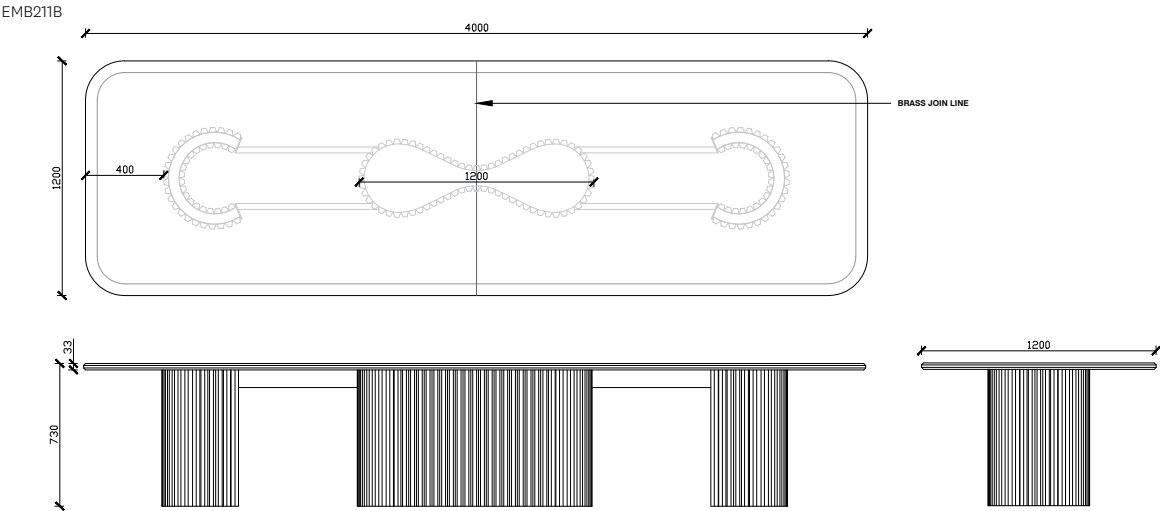

# Embellish Grande Boardroom Table

EMB211

Standard Dimensions —

**EMB211A**  
3000l x 1200w x 730 high (mm)  
Seats 8-10 people

**EMB211B**  
4000l x 1200w x 730 high (mm)  
Top with Centre join  
Seats 12-14 people

### Standard Dimensions —

**EMB211C**  
5000l x 1200w x 730 high (mm)  
Top with Centre join  
Seats 14-16 people

**EMB211D**  
6000l x 1200w x 730 high (mm)  
Top with Centre join  
Seats 18-20 people