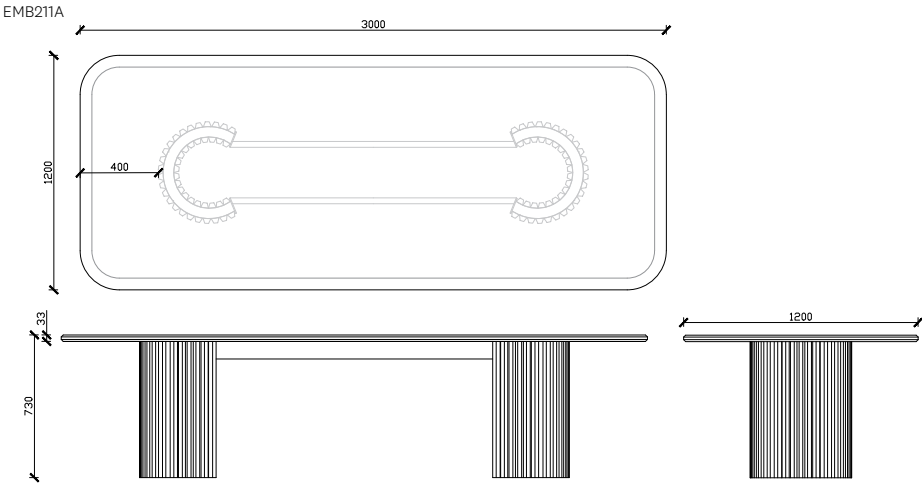

# Embellish Grande Boardroom Table

EMB211

Standard Dimensions —

**EMB211A**  
3000l x 1200w x 730 high (mm)  
Seats 8-10 people

**EMB211B**  
4000l x 1200w x 730 high (mm)  
Top with Centre join  
Seats 12-14 people

### Standard Dimensions —

**EMB211C**  
5000l x 1200w x 730 high (mm)  
Top with Centre join  
Seats 14-16 people

**EMB211D**  
6000l x 1200w x 730 high (mm)  
Top with Centre join  
Seats 18-20 people