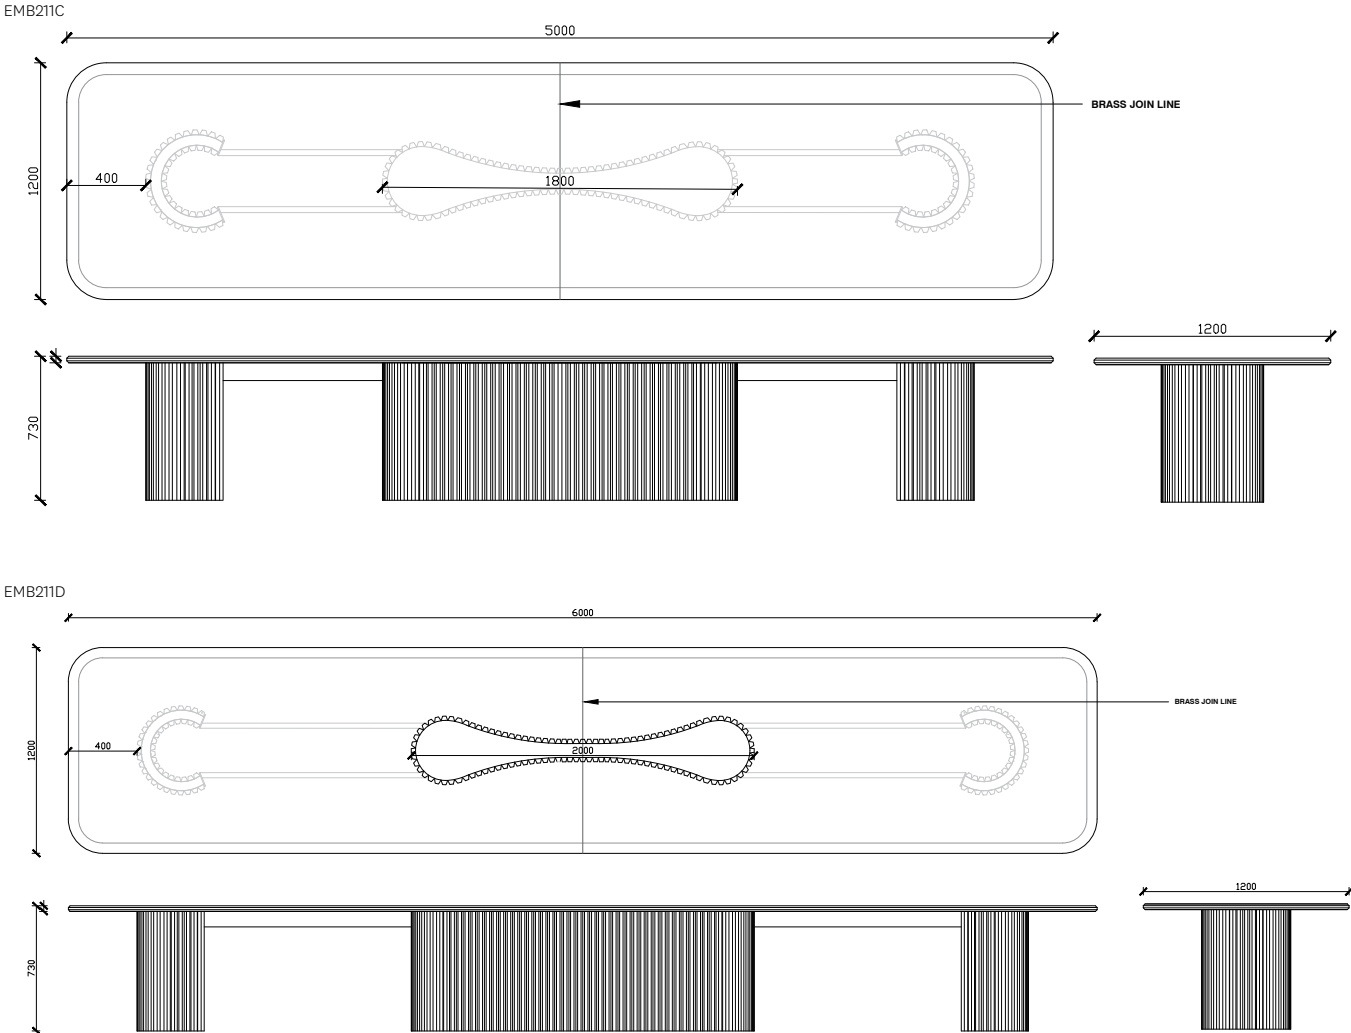

# Embellish Grande Boardroom Table

EMB211

Standard Dimensions —

**EMB211A**  
3000l x 1200w x 730 high (mm)  
Seats 8-10 people

**EMB211B**  
4000l x 1200w x 730 high (mm)  
Top with Centre join  
Seats 12-14 people

### Standard Dimensions —

**EMB211C**  
5000l x 1200w x 730 high (mm)  
Top with Centre join  
Seats 14-16 people

**EMB211D**  
6000l x 1200w x 730 high (mm)  
Top with Centre join  
Seats 18-20 people