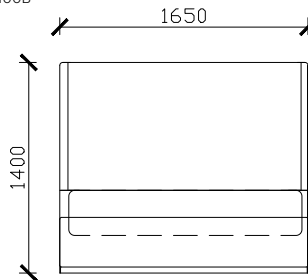

Contour Bed

CON100

Standard Dimensions —

CON100A Double

1480 w x 2010 d x bedhead 1400 high (mm)
Plain Fabric requires: 10.5 m
Half Plain Fabric Requires: 5.5 m (with) Half
Quilted Fabric Requires: 7.5 m
Leather Requires: 18 sqm

CON100A

CON100B Queen

1650w x 2160 d x bedhead 1400 high (mm)
Plain Fabric requires: 11 m
Half Plain Fabric Requires: 5.7 m (with) Half
Quilted Fabric Requires: 7.7 m
Leather Requires: 18.7sqm

CON100B

CON100C King