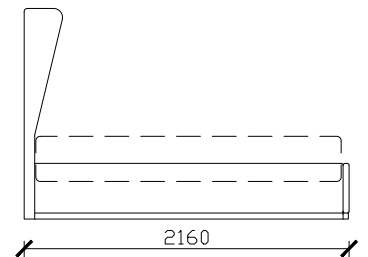

Contour Bed

CON100

Standard Dimensions —

CON100A Double

1480 w x 2010 d x bedhead 1400 high (mm)
Plain Fabric requires: 10.5 m
Half Plain Fabric Requires: 5.5 m (with) Half
Quilted Fabric Requires: 7.5 m
Leather Requires: 18 sqm

CON100A

CON100B Queen

1650w x 2160 d x bedhead 1400 high (mm)
Plain Fabric requires: 11 m
Half Plain Fabric Requires: 5.7 m (with) Half
Quilted Fabric Requires: 7.7 m
Leather Requires: 18.7sqm

CON100B

CON100C King