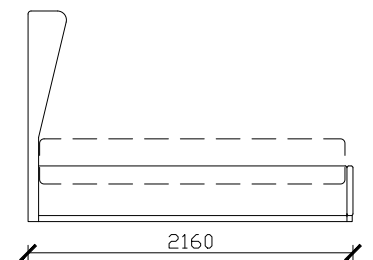

Contour Bed

CON100

Standard Dimensions —

CON100A Double

1480 w x 2010 d x bedhead 1400 high (mm)
Plain Fabric requires: 10.5 m
Half Plain Fabric Requires: 5.5 m (with) Half
Quilted Fabric Requires: 7.5 m
Leather Requires: 18 sqm

CON100A

CON100B Queen

1650w x 2160 d x bedhead 1400 high (mm)
Plain Fabric requires: 11 m
Half Plain Fabric Requires: 5.7 m (with) Half
Quilted Fabric Requires: 7.7 m
Leather Requires: 18.7sqm

CON100B

CON100C King

1940 w x 2160 d x bedhead 1400 high (mm) Plain
Fabric requires: 12 m
Half Plain Fabric Requires: 6 m (with)
Half Quilted Fabric Requires: 8 m
Leather Requires: 20.4sqm

CON100C

Sustainability

Our commitment