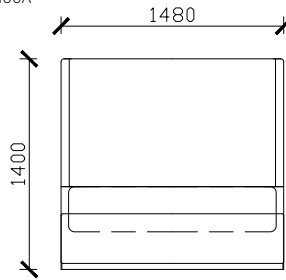

Contour Bed

CON100

Standard Dimensions —

CON100A Double

1480 w x 2010 d x bedhead 1400 high (mm)
Plain Fabric requires: 10.5 m
Half Plain Fabric Requires: 5.5 m (with) Half
Quilted Fabric Requires: 7.5 m
Leather Requires: 18 sqm

CON100A

CON100B Queen

1650w x 2160 d x bedhead 1400 high (mm)
Plain Fabric requires: 11 m
Half Plain Fabric Requires: 5.7 m (with) Half
Quilted Fabric Requires: 7.7 m
Leather Requires: 18.7sqm

CON100B

CON100C King

1940 w x 2160 d x bedhead 1400 high (mm) Plain
Fabric requires: 12 m
Half Plain Fabric Requires: 6 m (with)
Half Quilted Fabric Requires: 8 m
Leather Requires: 20.4sqm

CON100C

Sustainability

Our commitment