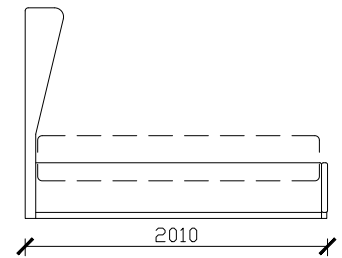

Contour Bed

CON100

Standard Dimensions —

CON100A Double

1480 w x 2010 d x bedhead 1400 high (mm)
Plain Fabric requires: 10.5 m
Half Plain Fabric Requires: 5.5 m (with) Half
Quilted Fabric Requires: 7.5 m
Leather Requires: 18 sqm

CON100A