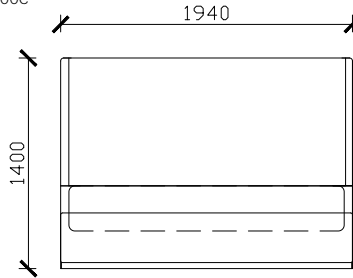

Contour Bed

CON100

Standard Dimensions —

CON100A Double

1480 w x 2010 d x bedhead 1400 high (mm)
Plain Fabric requires: 10.5 m
Half Plain Fabric Requires: 5.5 m (with) Half
Quilted Fabric Requires: 7.5 m
Leather Requires: 18 sqm

CON100A

CON100B Queen

1650w x 2160 d x bedhead 1400 high (mm)
Plain Fabric requires: 11 m
Half Plain Fabric Requires: 5.7 m (with) Half
Quilted Fabric Requires: 7.7 m
Leather Requires: 18.7sqm

CON100B

CON100C King

1940 w x 2160 d x bedhead 1400 high (mm) Plain
Fabric requires: 12 m
Half Plain Fabric Requires: 6 m (with)
Half Quilted Fabric Requires: 8 m
Leather Requires: 20.4sqm

CON100C

Sustainability

Our commitment