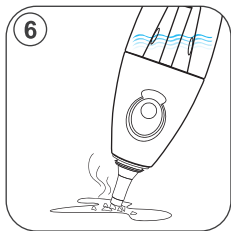

## WHAT'S INSIDE

- A: Cap
- B: Quartz Tip
- C: Battery Base
- D: Glass Attachment
- E: Type-c
- F: Instructions Manual

5. Press power button 3 times to get desired voltage setting. Green 2.4V Blue 3.2V Red 4.2V

6. Dip directly and enjoy.