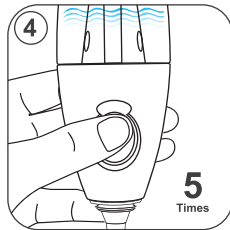

## WHAT'S INSIDE

- A: Cap
- B: Quartz Tip
- C: Battery Base
- D: Glass Attachment
- E: Type-c
- F: Instructions Manual

## OPERATION

1. Full charged the device with type-c cable before first time use. It takes half an hour for full charging.

2. Fill the glass with proper water.

3. Prepare the content.

4. Press power button within 2s for 5 times to turn on/off. Press power button 2 times to preheat, it will run at 1.8V for 15 seconds with colorful lights on. In between, to deactivate preheat press button another 1 time.

5. Press power button 3 times to get desired voltage setting. Green 2.4V Blue 3.2V Red 4.2V

6. Dip directly and enjoy.