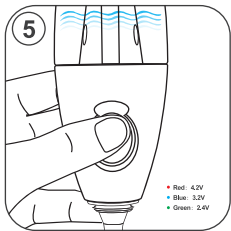

## WHAT'S INSIDE

- A: Cap
- B: Quartz Tip
- C: Battery Base
- D: Glass Attachment
- E: Type-c
- F: Instructions Manual

## OPERATION

1. Full charged the device with type-c cable before first time use. It takes half an hour for full charging.

2. Fill the glass with proper water.

3. Prepare the content.

4. Press power button within 2s for 5 times to turn on/off. Press power button 2 times to preheat, it will run at 1.8V for 15 seconds with colorful lights on. In between, to deactivate preheat press button another 1 time.

5. Press power button 3 times to get desired voltage setting. Green 2.4V Blue 3.2V Red 4.2V

6. Dip directly and enjoy.