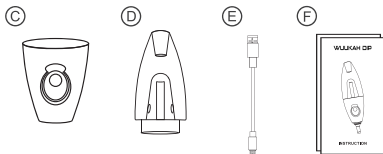

WARNING:

Before using, read this user manual of WUUKAH DIP Vaporizer to ensure correct usage through understanding.

Failure to follow operating instructions could result in injury or voiding the warranty.

2 ● FEATURES

2 ● WHAT'S INSIDE

4-7 ● OPERATION

8 ● PROTECTIONS

8-9 ● WARNING

9-10 ● WARRANTY & AFTER SALE SERVICE

11 ● LEGALITY

FEATURES

- Independent airflow access to offer a purer taste
- Unique palm size E-nail for wax
- Touch-style quartz coil to dip
- Three adjustable voltages to get desired temperature
- 500mAh built-in battery supports longer vaping time
- Type-c universal charging cable

WHAT'S INSIDE

- A: Cap
- B: Quartz Tip
- C: Battery Base
- D: Glass Attachment
- E: Type-c
- F: Instructions Manual