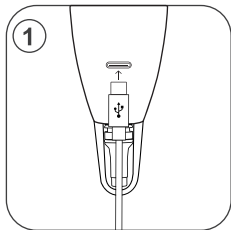

OPERATION

1. Full charged the device with type-c cable before first time use. It takes half an hour for full charging.