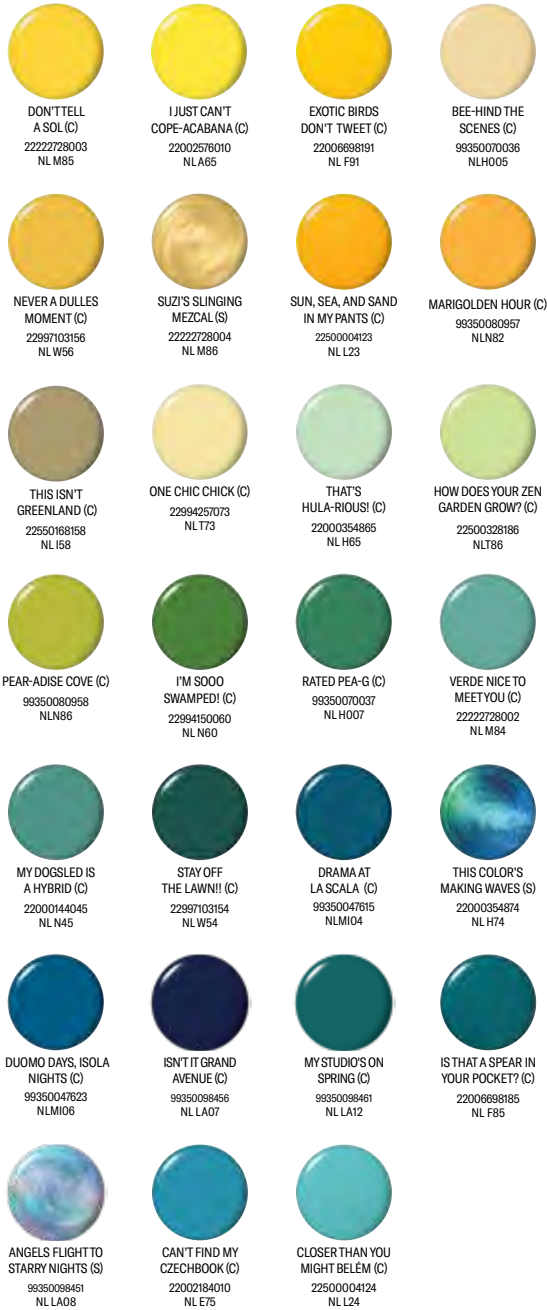

NAIL LACQUER

C = Crème | S = Shimmer | P = Pearl