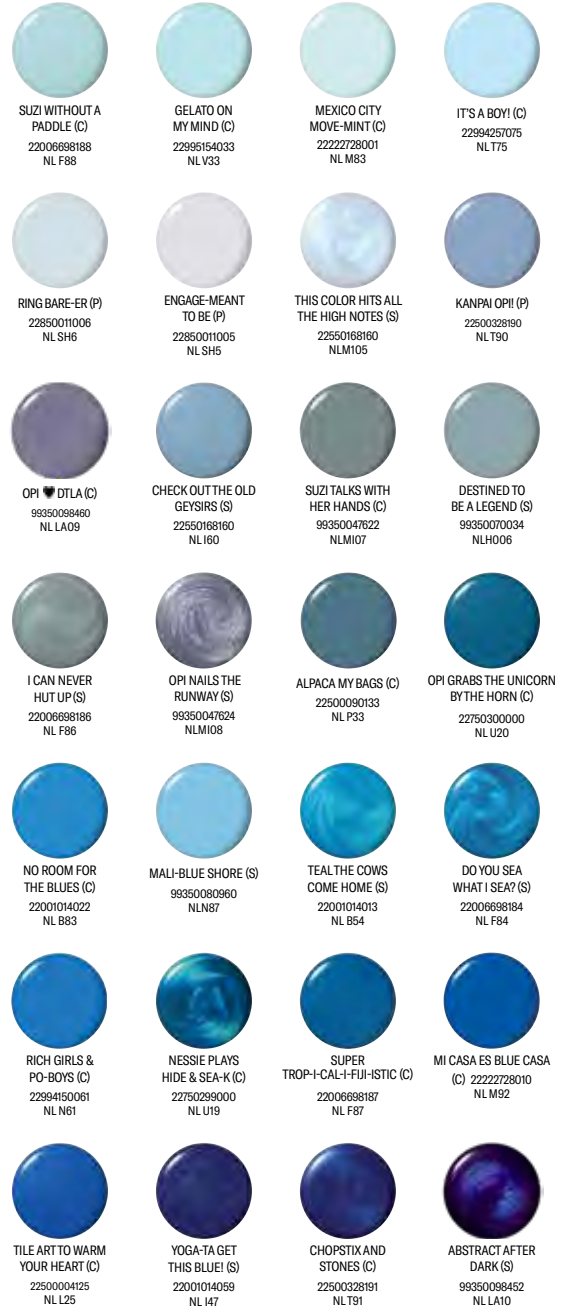

NAIL LACQUER

C = Crème | S = Shimmer | P = Pearl