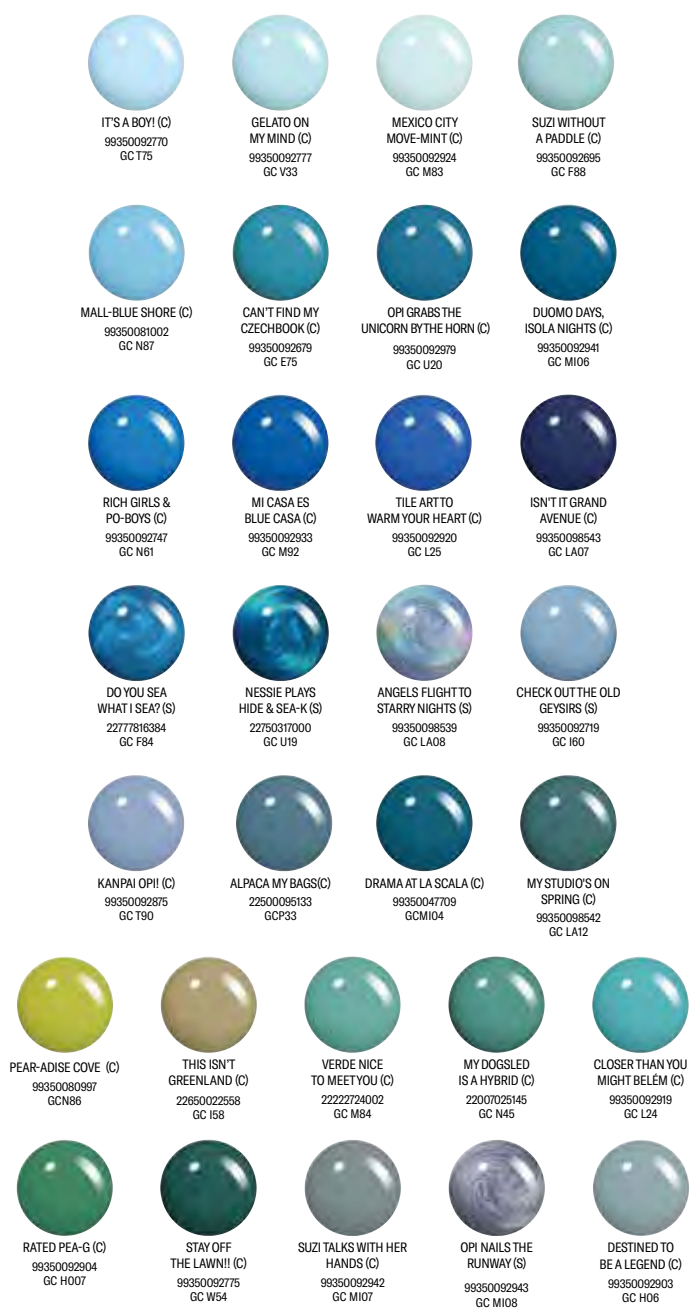

GEL COLOR

EMMY, HAVE YOU SEEN OSCAR? (C) 99350092909 GC H012	COCA-COLA® RED (C) 99350092673 GC C13	MY CHIHUAHUA BITES (C) 99350092732 GC M21	CAJUN SHRIMP (C) 99350092736 GC L64
SHE'S A BAD MUFFULETTA! (C) 99350092746 GC N56	DUTCH TULIPS (C) 99350092725 GC L60	GIMME A LIDO KISS (S) 99350092780 GC V30	I'M REALLY AN ACTRESS (G) 99350092907 GC H010
RED HOT RIO (C) 99350092668 GC A70	COLOR SO HOT IT BURNS (C) 99350092790 GC Z13	RED HEADS AHEAD (C) 99350092972 GC U13	MADAM PRESIDENT (C) 99350092781 GC W62
IVIVA OPI! (C) 99350092931 GC M90	BIG APPLE RED (C) 99350092727 GC N25	THE THRILL OF BRAZIL (C) 99350092660 GC A16	AMORE AT THE GRAND CANAL (C) 22007025229 GC V29
ART WALK IN SUZI'S SHOES (C) 99350098538 GC IA06	OPI BY POPULAR VOTE (C) 22007025363 GC W63	OPI RED (P) 22007025472 GC L72	CHICK FLICK CHERRY (C) 99350092694 GC H02
AN AFFAIR IN RED SQUARE (P) 22007025353 GCR53	BOGOTÁ BLACKBERRY (P) 22007025152 GC F52	MIAMI BEET (C) 99350092678 GC B78	I'M NOT REALLY A WAITRESS (P) 99350092698 GC H08
WE THE FEMALE (C) 99350092785 GC W64	MALAGA WINE (C) 99350092730 GC L87	GOT THE BLUES FOR RED (C) 22007025352 GC W52	COMO SE LLAMA? (C) 99350092958 GC P40

GEL COLOR

C = Crème | P = Pearl | S = Shimmer | SH = Sheer | G = Glitter

GEL COLOR

C = Crème | S = Shimmer | SH = Sheer | P = Pearl

GEL COLOR

GEL COLOR

ENGAGE-MEANT
TO BE (SH)
99350092962
GC SH5

RING BARE-ER (SH)
99350092965
GC SH6