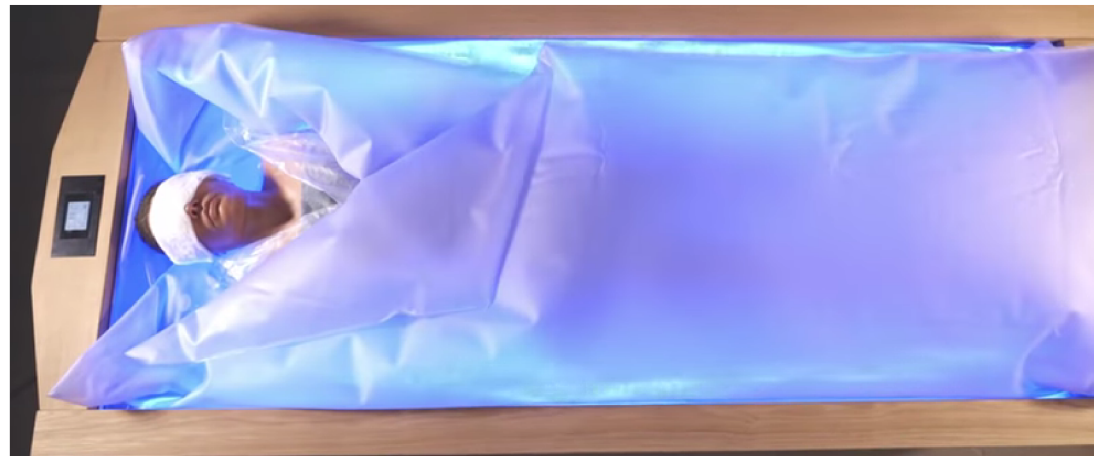

DRY FLOTATION THERAPY

Nuvola Relaxation Treatment

Pair a therapeutic massage with the benefits of a float service. Create an intensely relaxing treatment for clients by combining two experiences that are proven to increase serotonin and relieve stress.

Treatment time:

60-90 mins.

Suggested price:

\$150-190

Cost per treatment:

\$75-95

SAMPLE MENU DESCRIPTION:

Combine an old favorite with soon- to- be new favorite when you experience a dry float service after your massage. Dry flotation allows you to benefit from a zero gravity environment that promotes a deep state of relaxation.

Your massage will prepare you and the float will take you to new depths of calm.

What you'll need:

Get superb glide without greasy residue! Made with rich plant oils plus arnica extract, Pure-ssage Essential line offers exceptional quality.