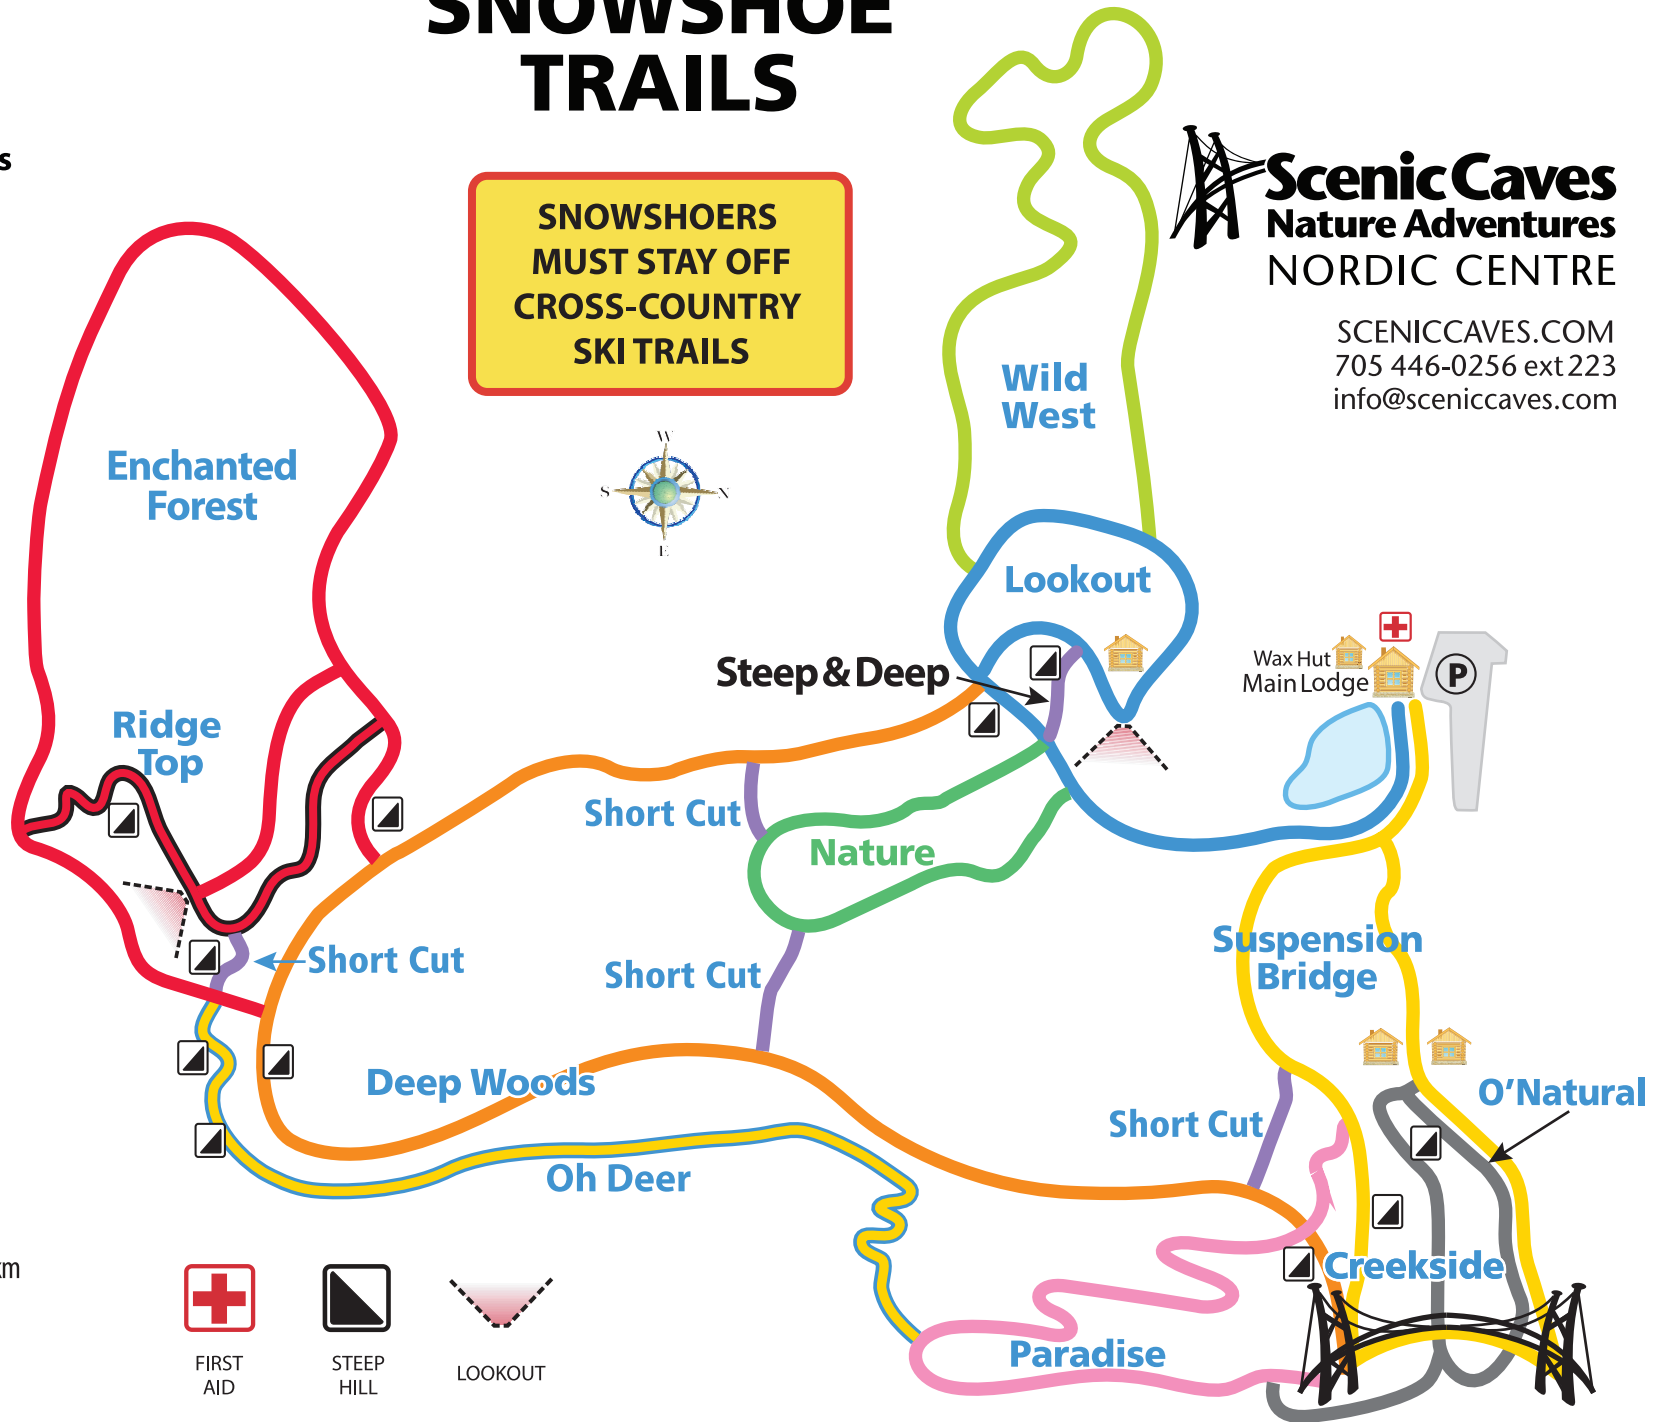

SNOWSHOE TRAILS

All trails are marked with colour-coded signs

BEGINNER

 **Nature** .5 km

INTERMEDIATE

 **Suspension Bridge** 1 km

 **Lookout** 1.5 km

 **Deep Woods** 2 km

 **Wild West** 1.5 km

 **Short Cut**

 **Creekside** .5 km

 **O'Natural** .3 km

 **Paradise** 1 km

 **Ridge Top** .5 km

 **Enchanted Forest** 1.5 km

 **Oh Deer** 1.5 km

SNOWSHOERS MUST STAY OFF CROSS-COUNTRY SKI TRAILS

 **Scenic Caves**
Nature Adventures
NORDIC CENTRE

SCENICCAVES.COM
705 446-0256 ext 223
info@sceniccaves.com

SHARE YOUR ADVENTURE @ScenicCavesNatureAdventures