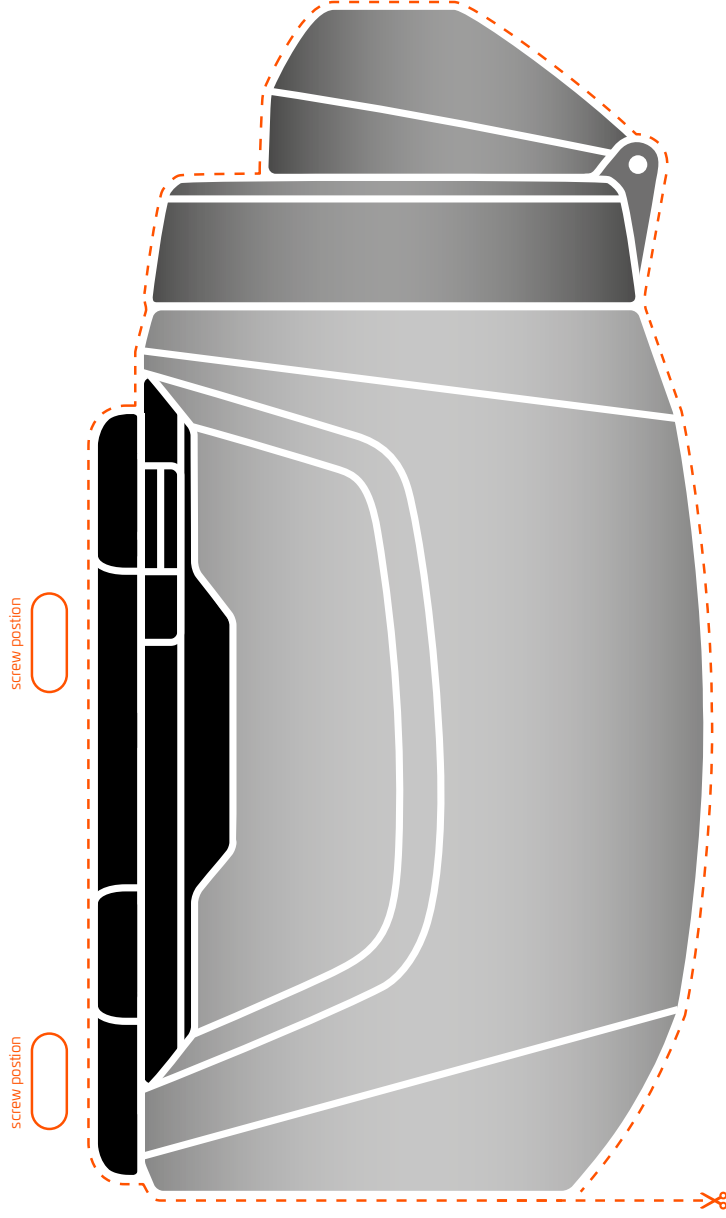

# FIDLOCK®

1:1 scale illustration

## **TWIST** bottle 450 + bike base

bottle volume: 450ml / 15.22 fl.oz.  
dimensions: 70 x 169 x 86 mm / 2.72 x 6.65 x 3.39 in  
weight: 119 g / 4.20 oz.

## TWIST bottle 590 + bike base

bottle volume: 590 ml / 19.95 fl.oz.  
dimensions: 68 x 208 x 88 mm / 2.68 x 8.19 x 3.46 in.  
weight: 152 g / 5.36 oz.