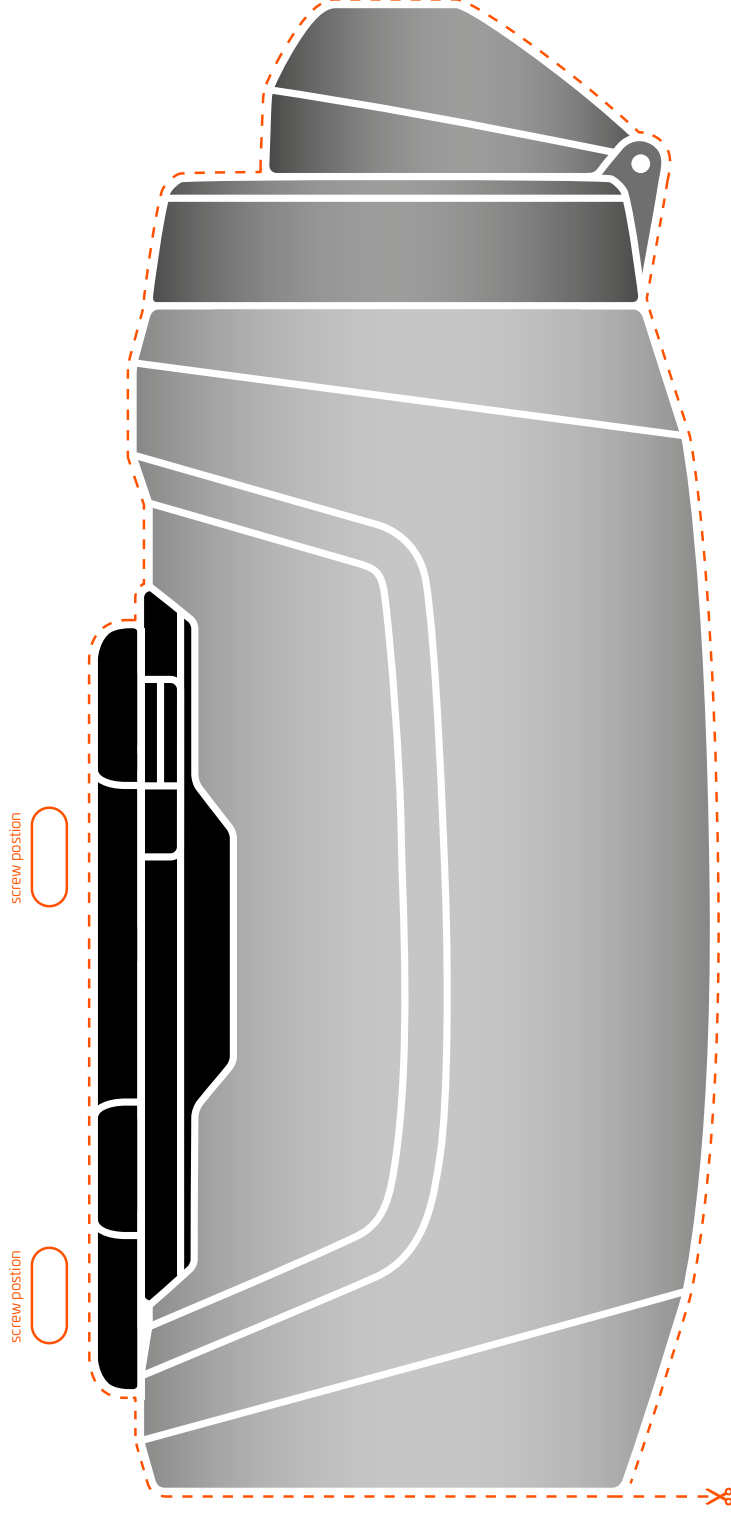

# FIDLOCK®

1:1 scale illustration

## **TWIST** bottle 450 + bike base

bottle volume: 450ml / 15.22 fl.oz.  
dimensions: 70 x 169 x 86 mm / 2.72 x 6.65 x 3.39 in  
weight: 119 g / 4.20 oz.

## TWIST bottle 590 + bike base

bottle volume: 590 ml / 19.95 fl.oz.  
dimensions: 68 x 208 x 88 mm / 2.68 x 8.19 x 3.46 in.  
weight: 152 g / 5.36 oz.