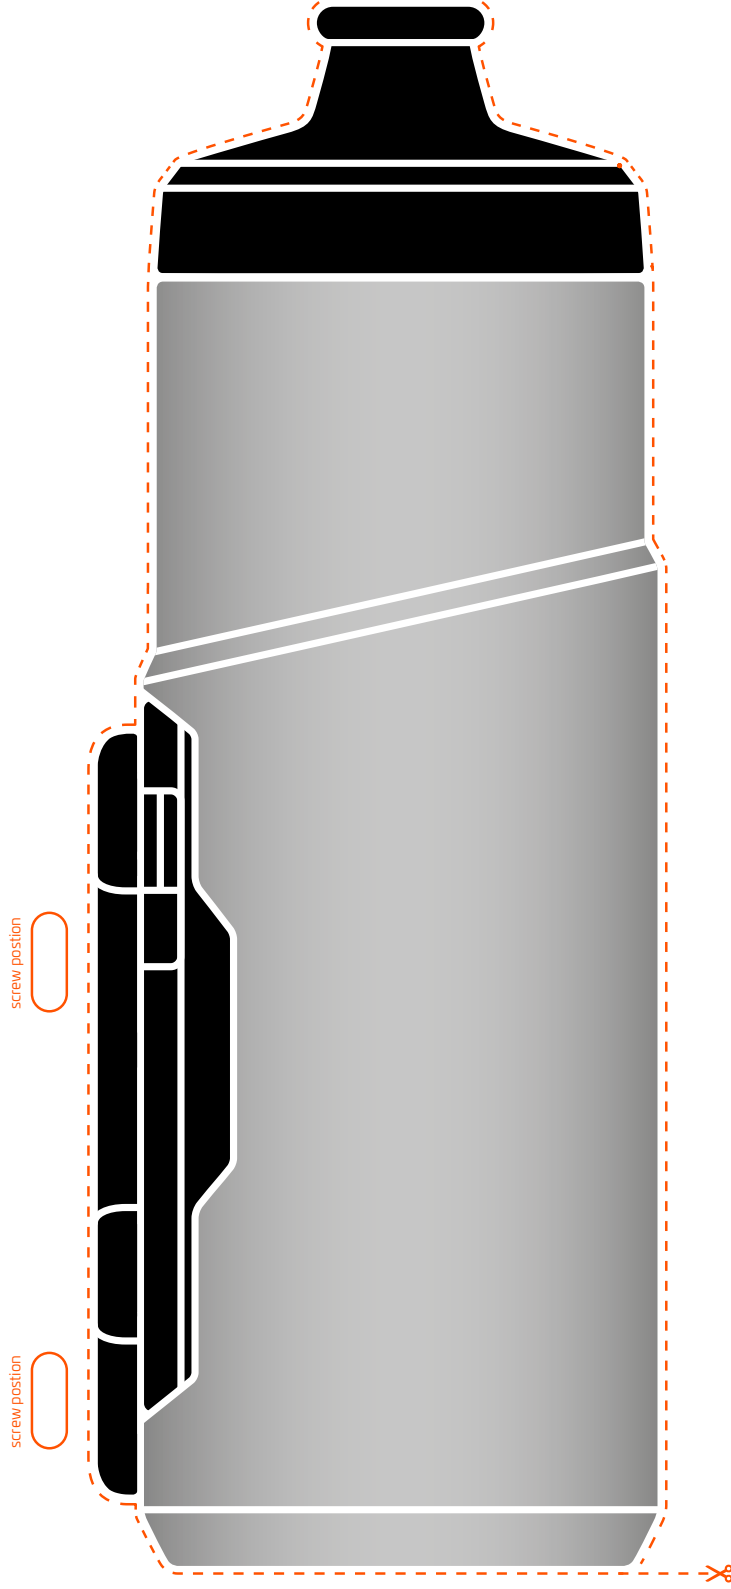

FIDLOCK®

1:1 scale illustration

TWIST bottle 600 + bike base

bottle volume: 600ml / 20.29 fl.oz.
dimensions: 72 x 219 x 82mm / 2.83 x 8.62 x 3.23in
weight: 131g / 4.62oz